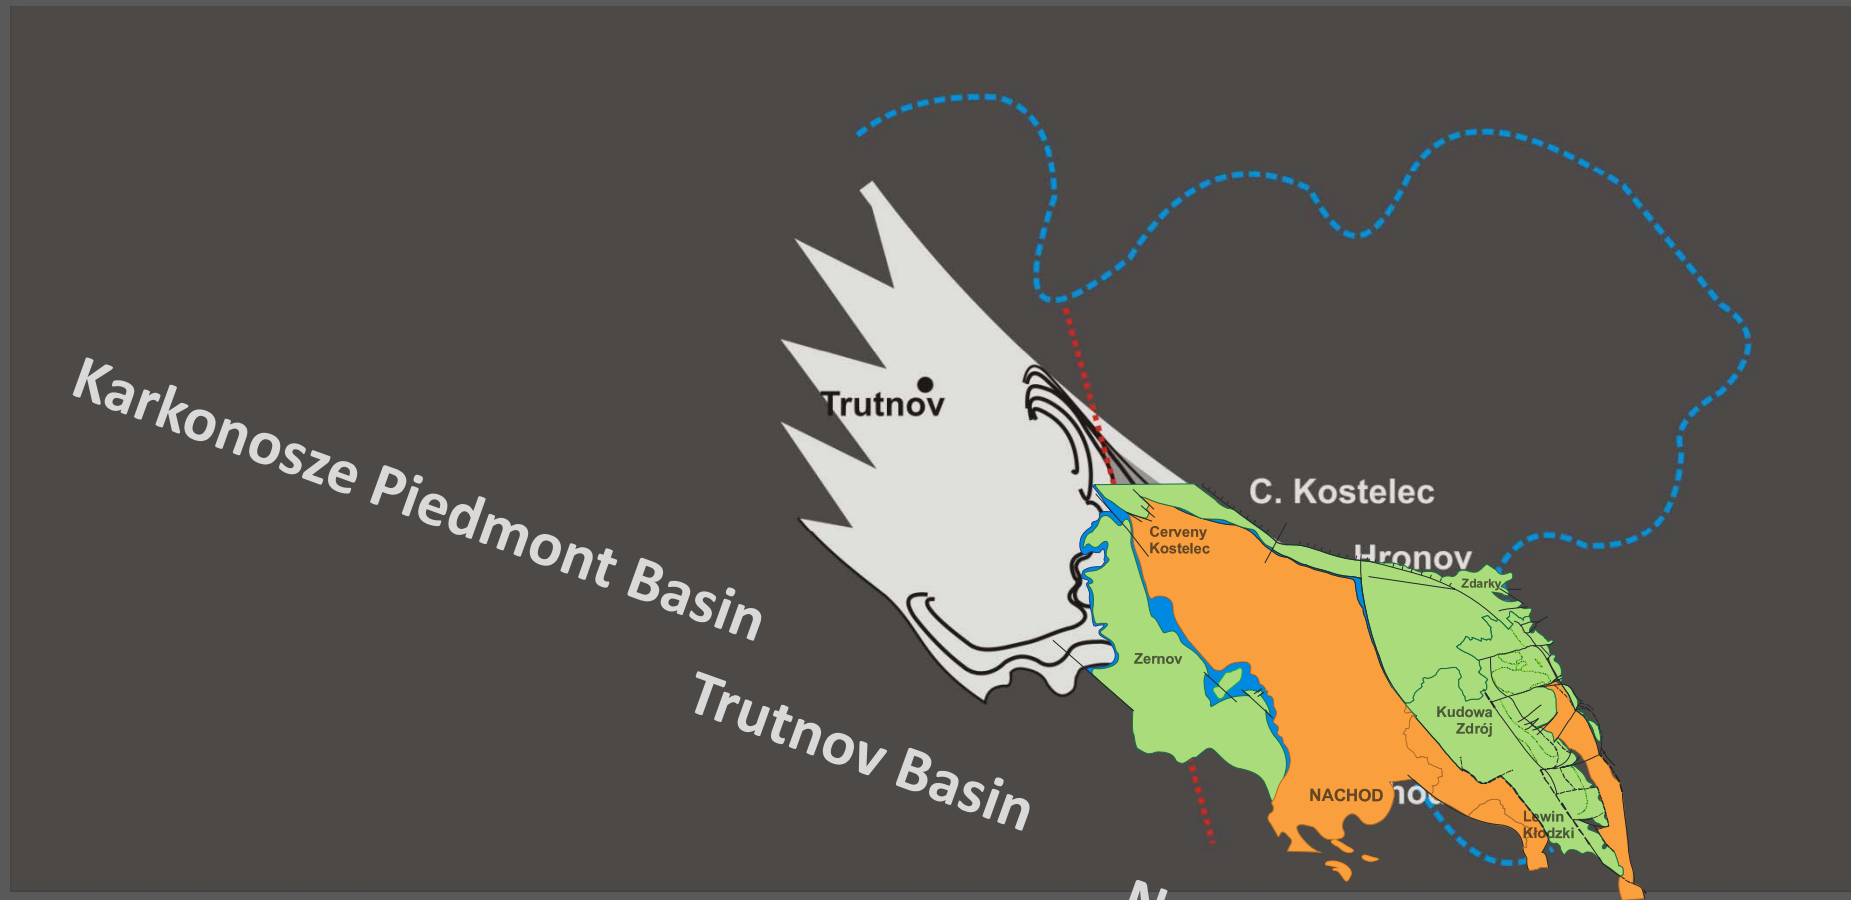

SSBS and thickness of the Thuringian sediments

(wg. Wojewoda, 2005, 2008)