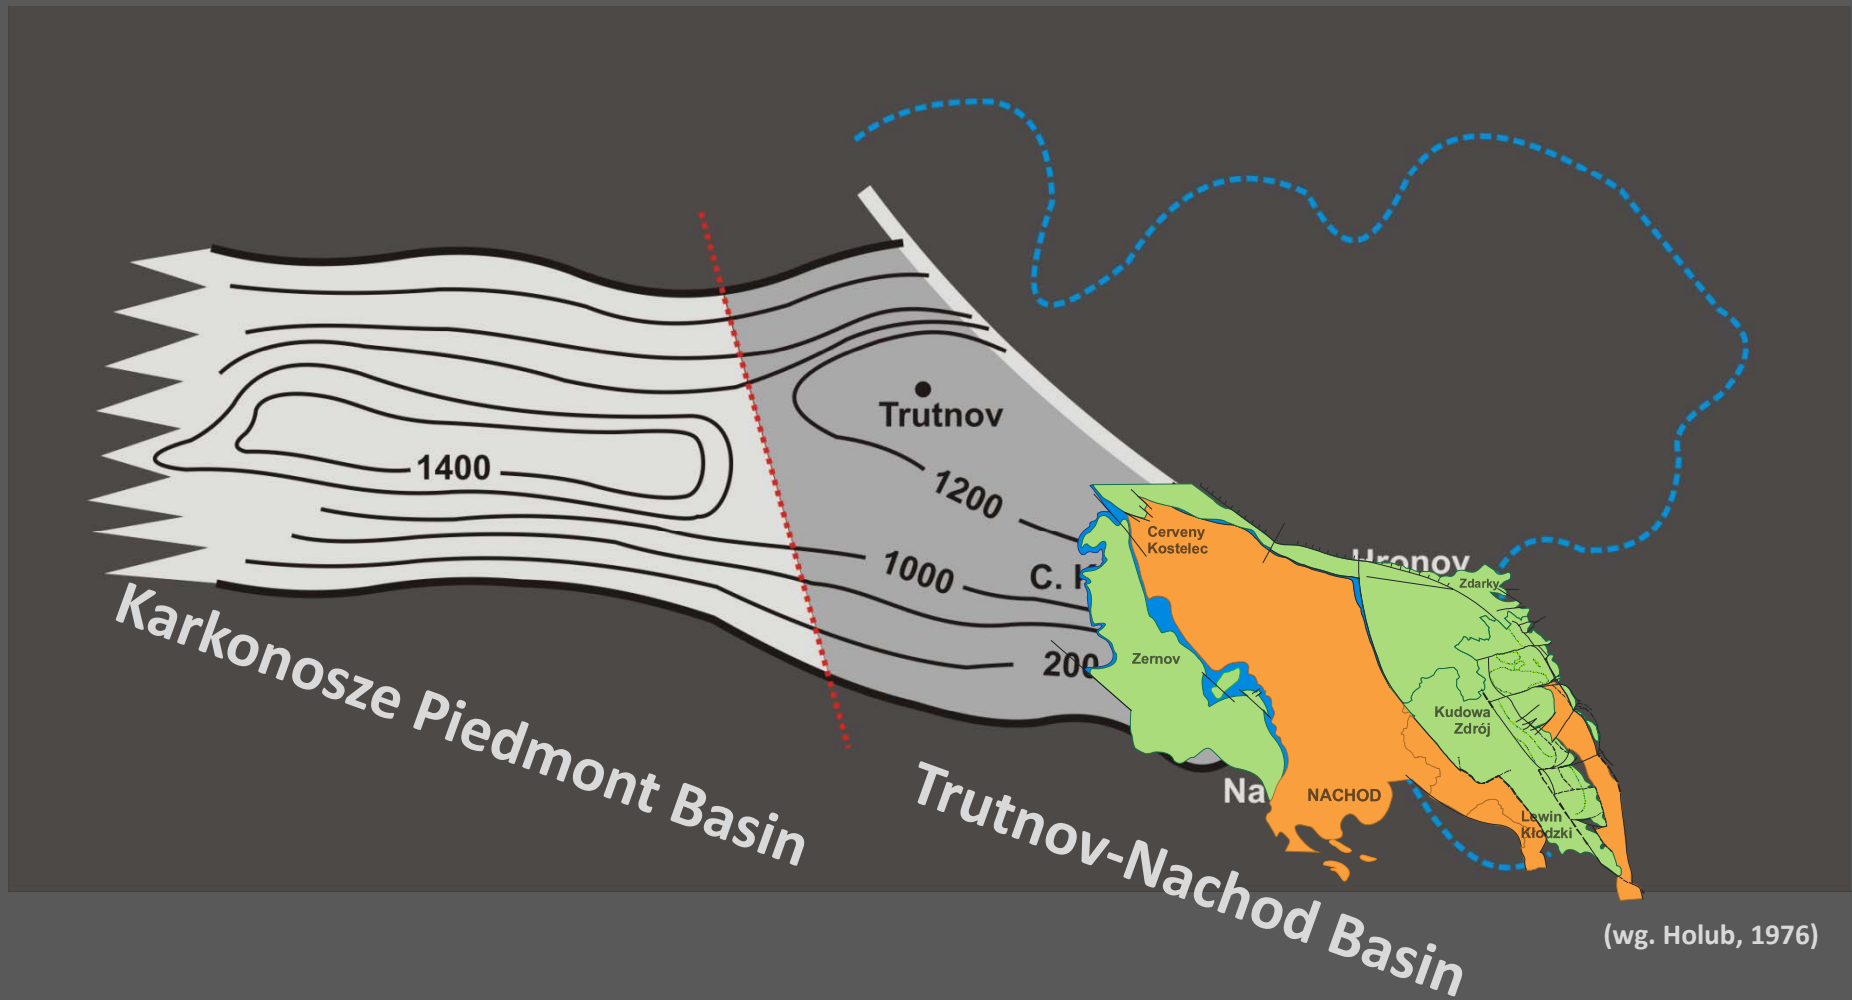

SSBS and thickness of the Stephanian-to-Autunian sediments