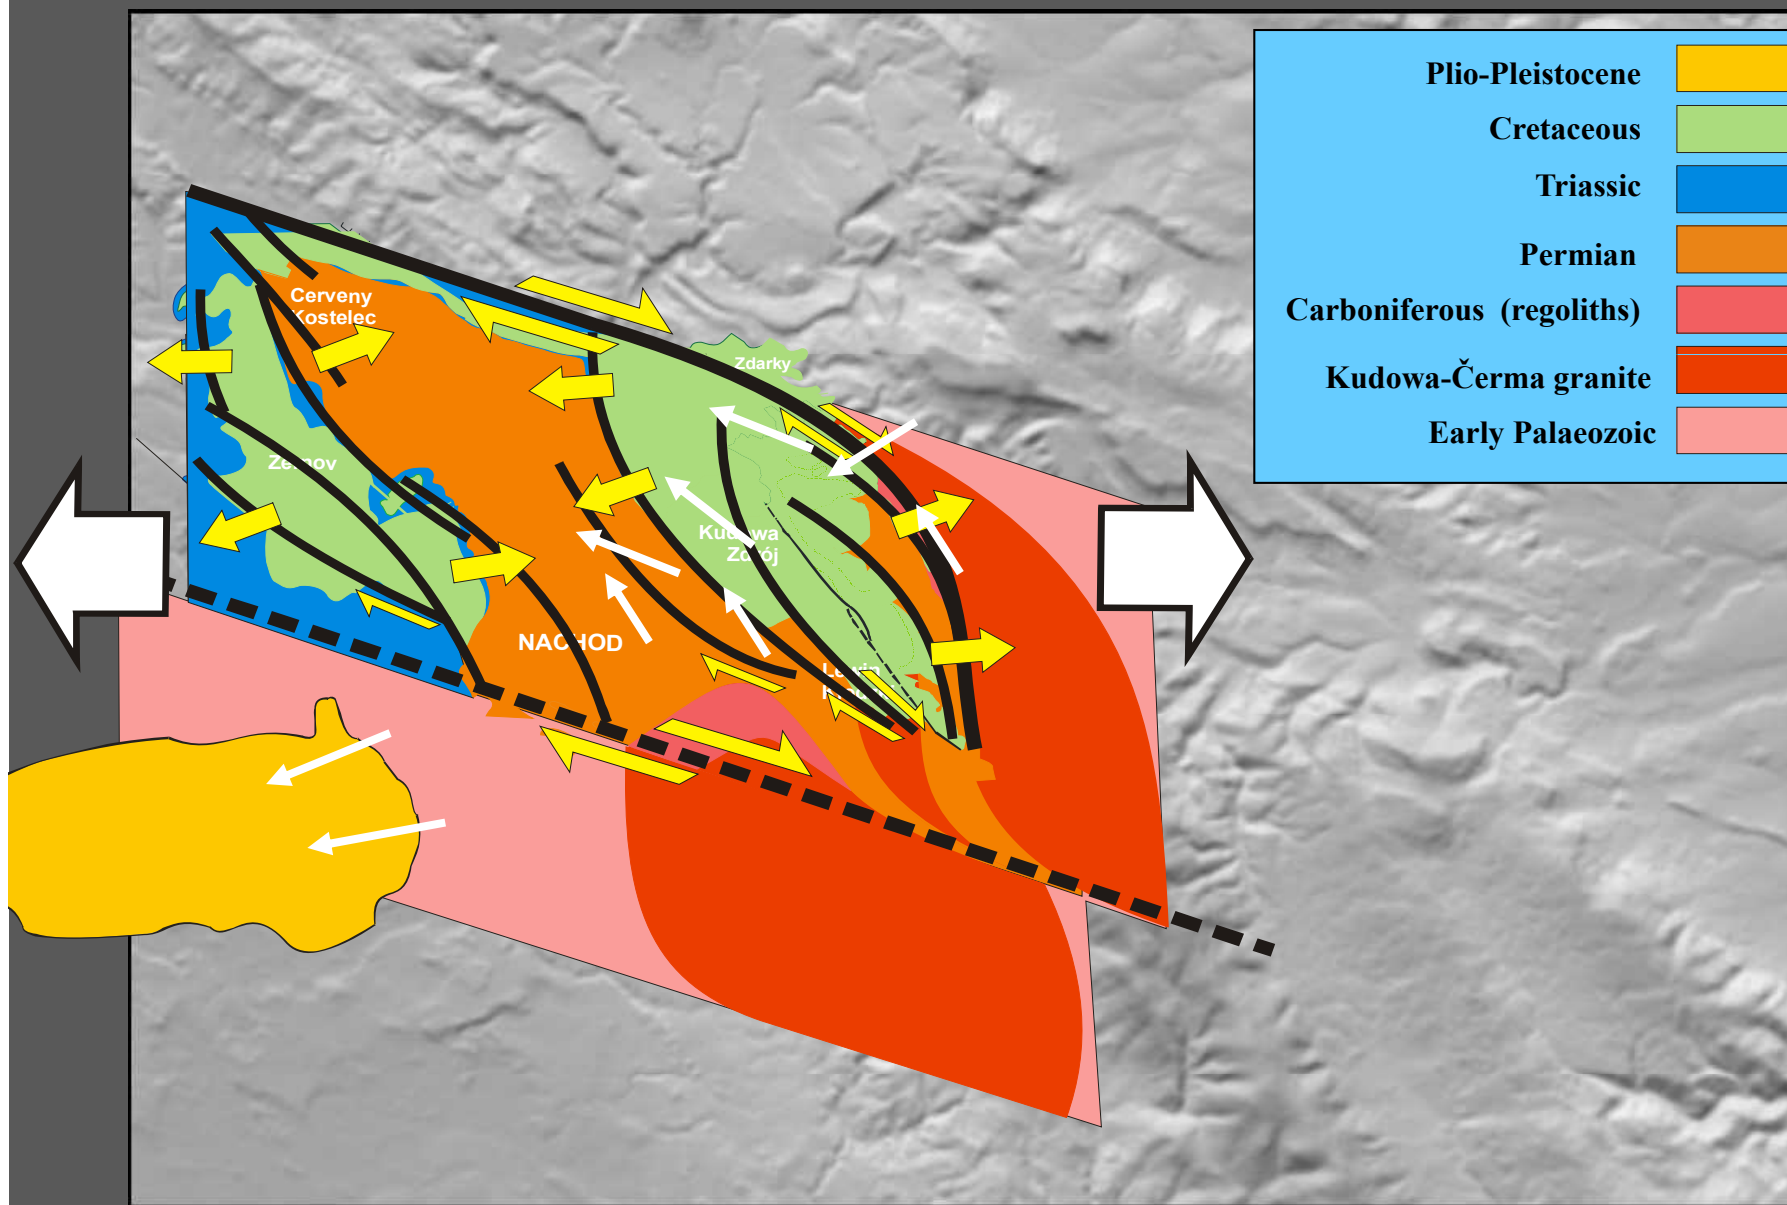

Progressive opening (from the west to the east of the SSBS) of individual basins between the late Carboniferous and the late Cretaceous to Neogene

Stratigraphic scheme of the evolution of SSBS (Carboniferous-to-Recent)

Progressive opening (from the west to the east of the SSBS) of individual basins between the late Carboniferous and the late Cretaceous to Neogene

SSBS and thickness of the Stephanian-to-Autunian sediments

SSBS and thickness of the Thuringian sediments

SSBS and thickness of the Thuringian sediments

(wg. Wojewoda, 2005, 2008)

Structural scheme of the Nachod Basin (Permian-to-Triassic)

Structural scheme of the Nachod Basin (Permian-to-Triassic)

Structural scheme of the Nachod Basin (Miocene-to-Recent)

THANK YOU FOR ATTENTION...