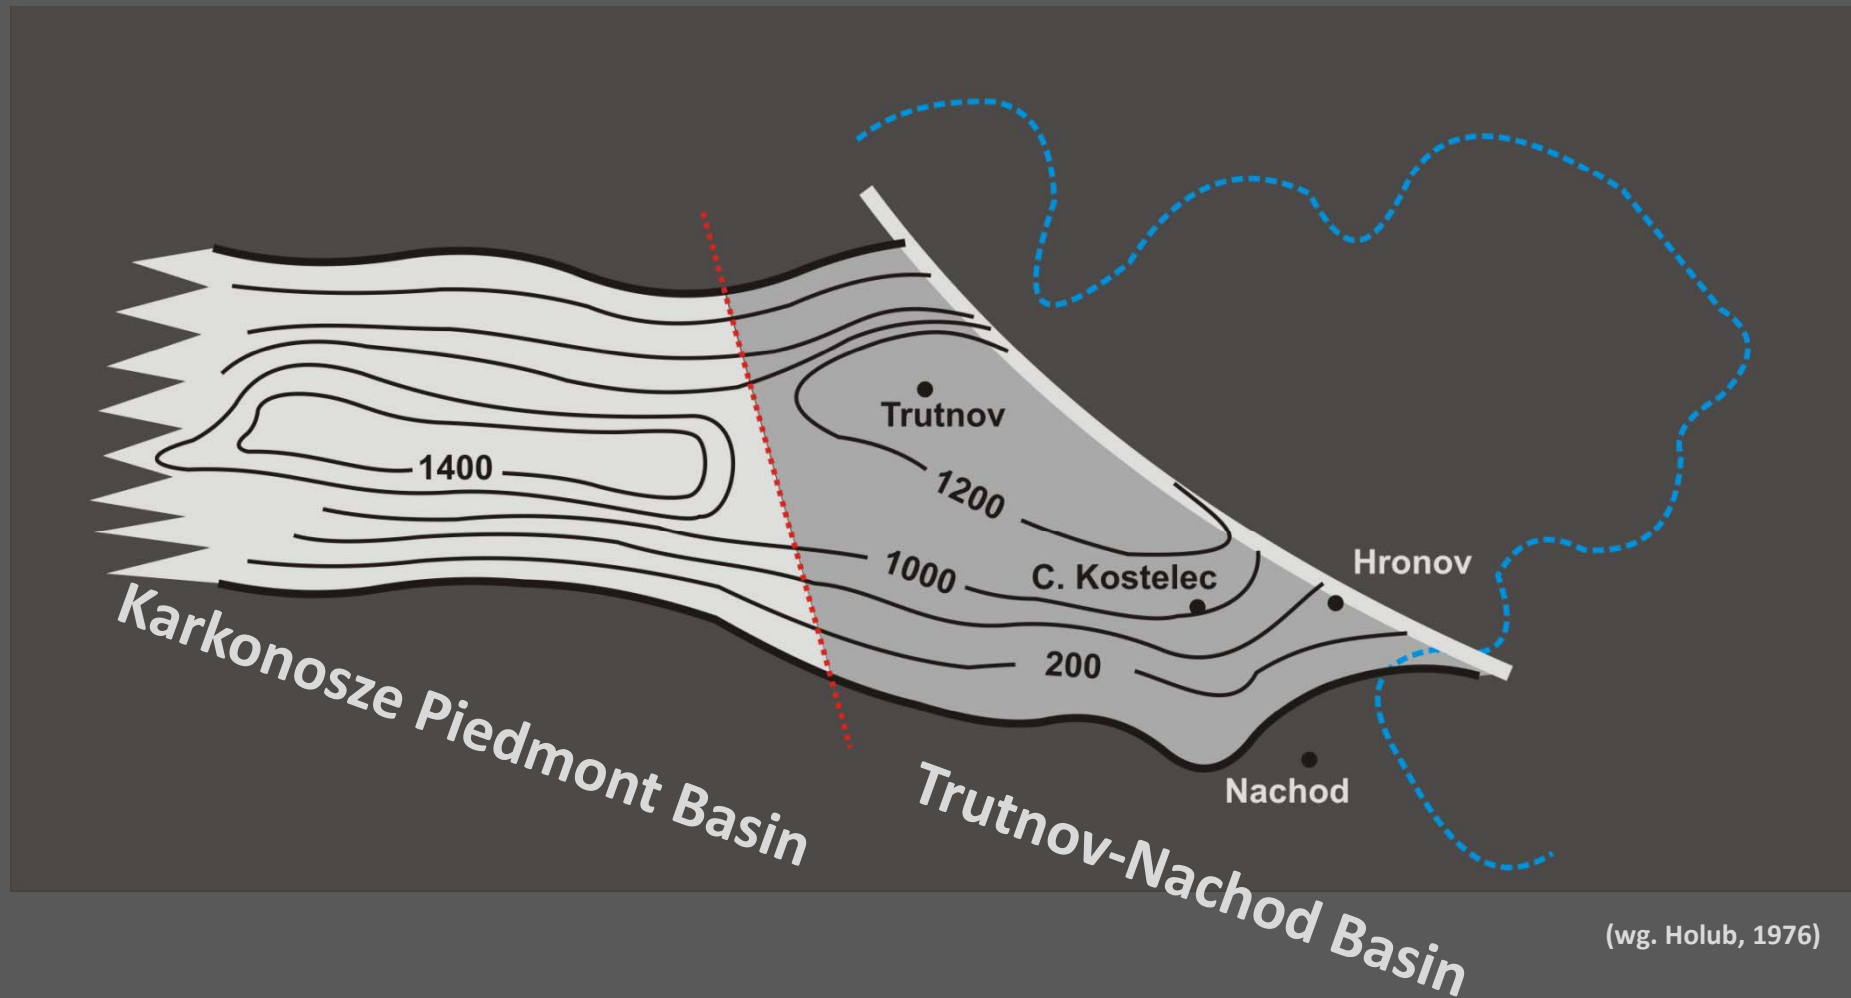

Location of the Nachod Basin and its relation to the South Sudetic Basin System (SSBS)

Góra Parkowa

Świni Grzbiet

Brzozowie

Česka Čermna

Nove Mesto

Spalona Dolna

Structural scheme of the evolution of SSBS (Carboniferous-to-Recent)

Progressive opening (from the west to the east of the SSBS) of individual basins between the late Carboniferous and the late Cretaceous to Neogene

Stratigraphic scheme of the evolution of SSBS (Carboniferous-to-Recent)

Progressive opening (from the west to the east of the SSBS) of individual basins between the late Carboniferous and the late Cretaceous to Neogene

SSBS and thickness of the Stephanian-to-Autunian sediments

Structural scheme of the Nachod Basin (Miocene-to-Recent)

THANK YOU FOR ATTENTION...