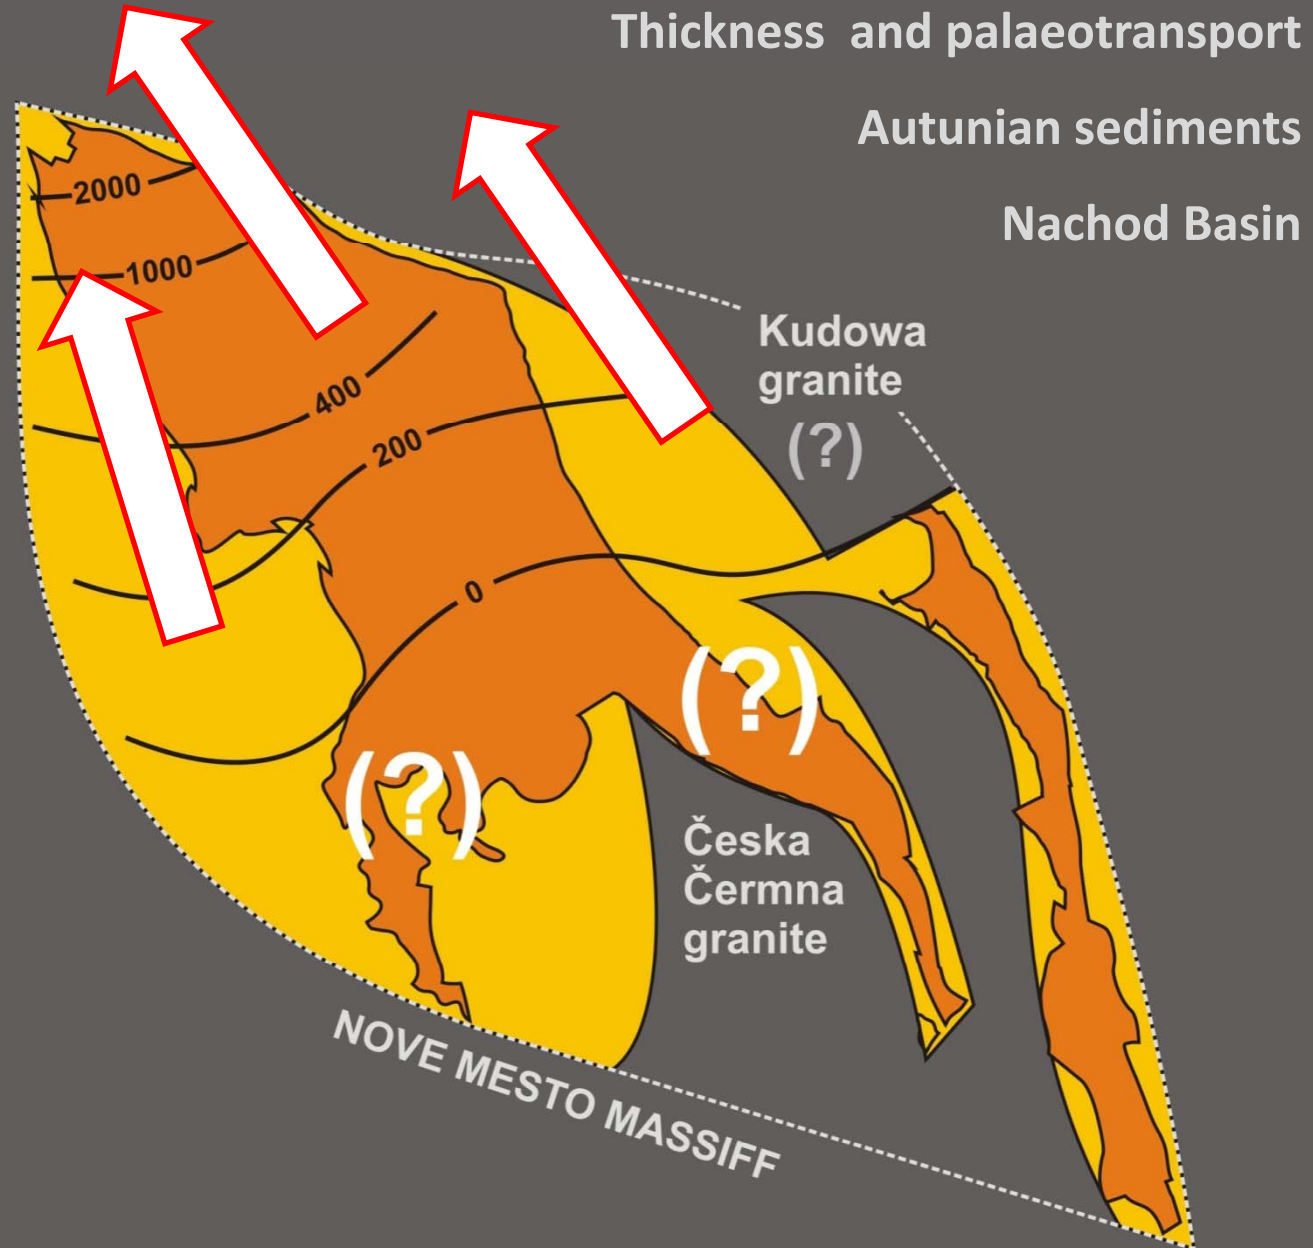

Progressive opening (from the west to the east of the SSBS) of individual basins between the late Carboniferous and the late Cretaceous to Neogene

Stratigraphic scheme of the evolution of SSBS (Carboniferous-to-Recent)

Progressive opening (from the west to the east of the SSBS) of individual basins between the late Carboniferous and the late Cretaceous to Neogene

SSBS and thickness of the Stephanian-to-Autunian sediments

SSBS and thickness of the Stephanian-to-Autunian sediments

Extent and thickness

Autunian sediments

Nachod Basin

SSBS and thickness of the Saxonian sediments

SSBS and thickness of the Saxonian sediments

(wg. Wojewoda, 2005, 2008)

Structural scheme of the Nachod Basin (Miocene-to-Recent)

THANK YOU FOR ATTENTION...