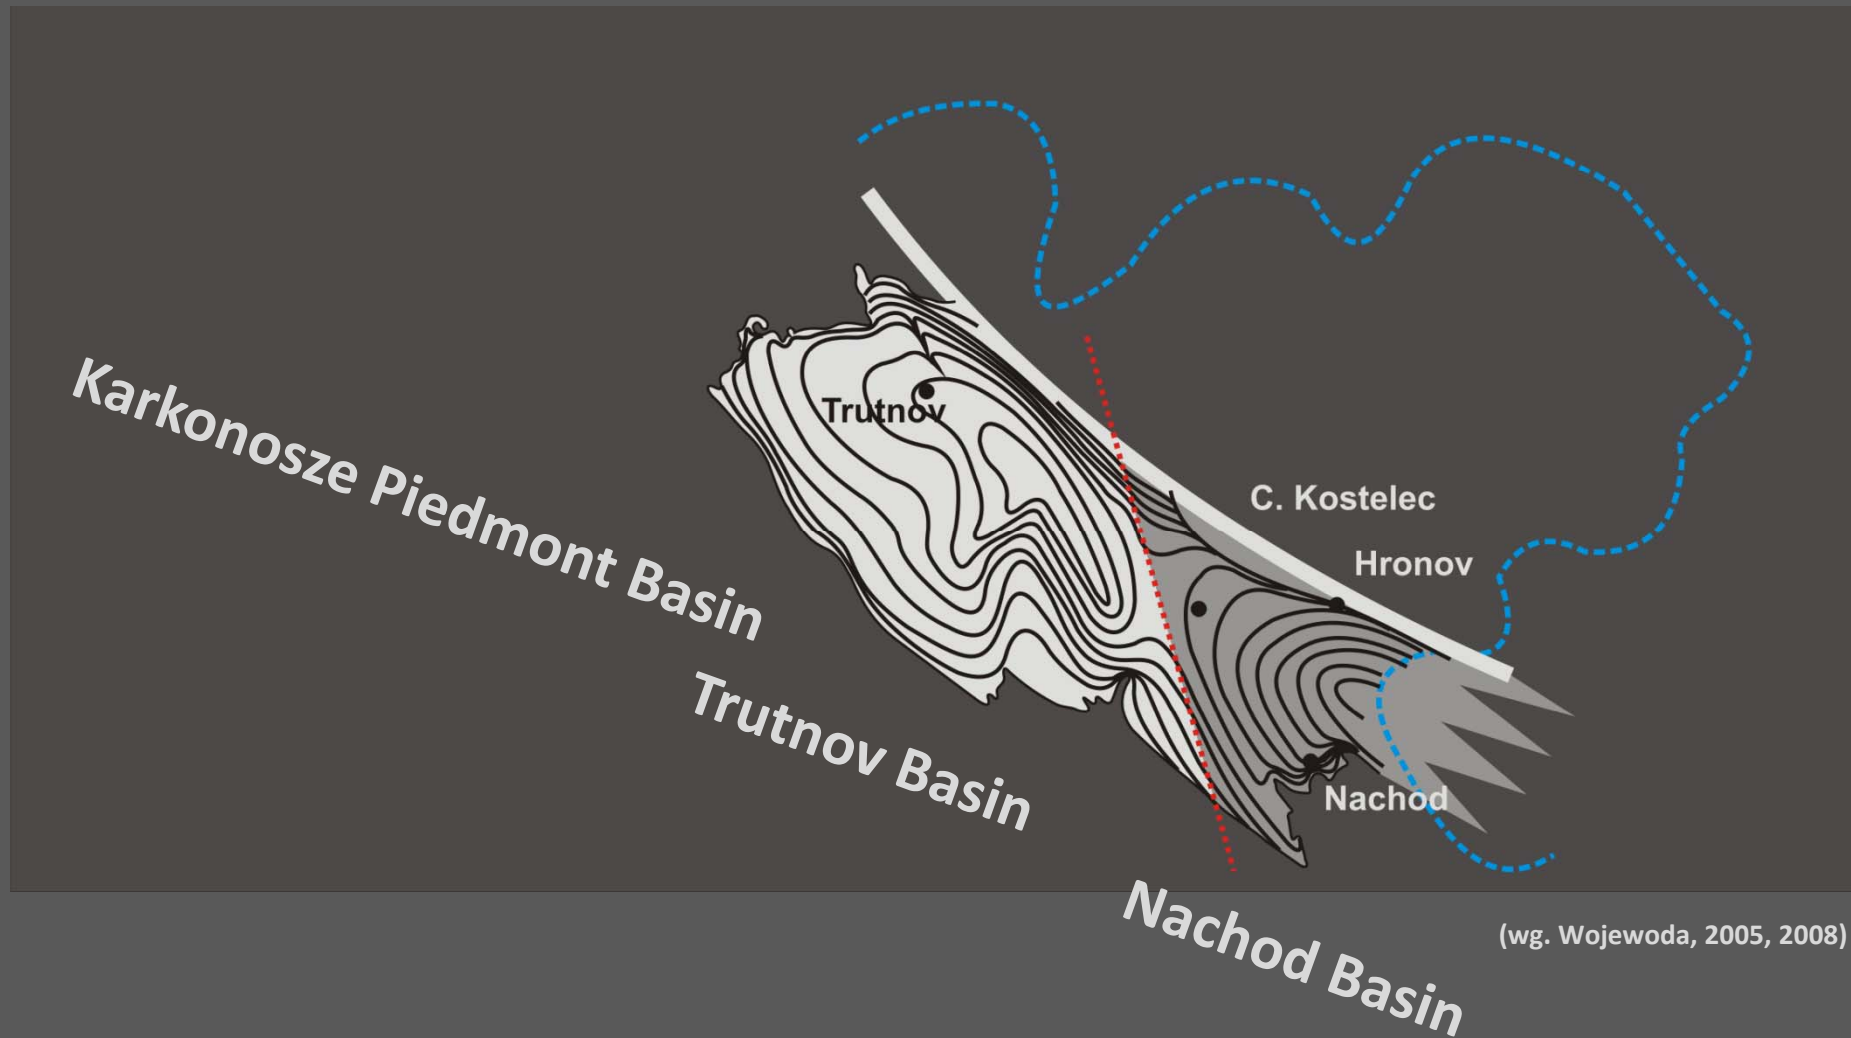

Progressive opening (from the west to the east of the SSBS) of individual basins between the late Carboniferous and the late Cretaceous to Neogene

Stratigraphic scheme of the evolution of SSBS (Carboniferous-to-Recent)

Progressive opening (from the west to the east of the SSBS) of individual basins between the late Carboniferous and the late Cretaceous to Neogene

SSBS and thickness of the Stephanian-to-Autunian sediments

SSBS and thickness of the Stephanian-to-Autunian sediments

Extent and thickness

Autunian sediments

Nachod Basin

SSBS and thickness of the Saxonian sediments

SSBS and thickness of the Saxonian sediments

(wg. Wojewoda, 2005, 2008)

Structural scheme of the Nachod Basin (Miocene-to-Recent)

THANK YOU FOR ATTENTION...