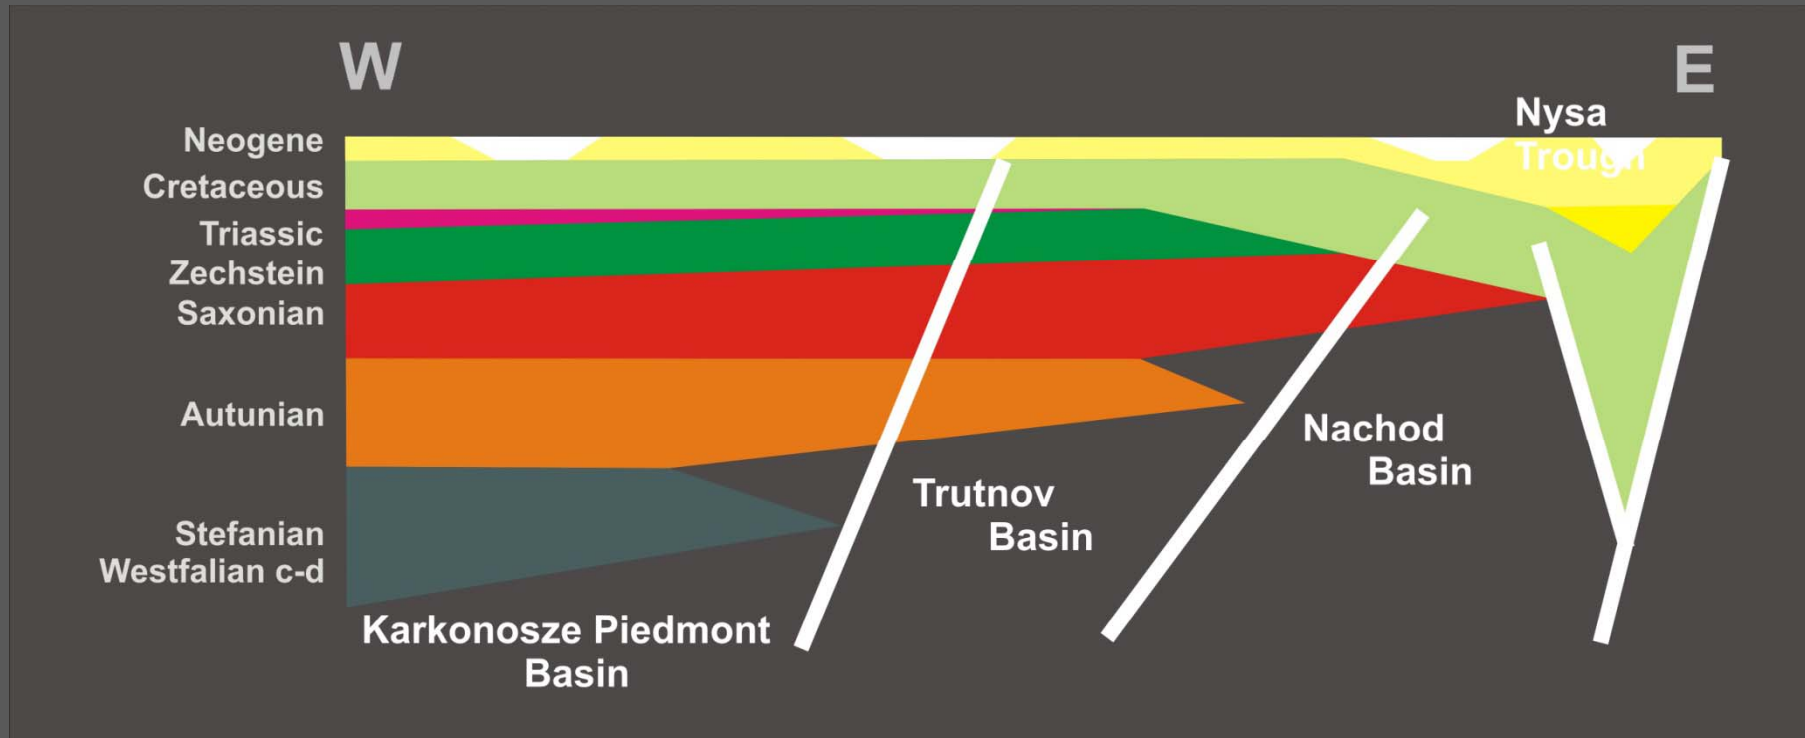

EVOLUTION OF THE NACHOD BASIN: A PULL-APART SEGMENT OF THE SOUTH-SUDETIC BASIN SYSTEM

Jurand Wojewoda

Dept. of Structural Geology
Institute of Geological Sciences
Wrocław University
Pl. Maksa Borna 9
50-204 Wrocław
Poland

Location of the Nachod Basin and its relation to the South Sudetic Basin System (SSBS)

Góra Parkowa

Świni Grzbiet

Brzozowie

Česka Čermna

Nove Mesto

Spalona Dolna

Structural scheme of the evolution of SSBS (Carboniferous-to-Recent)

Progressive opening (from the west to the east of the SSBS) of individual basins between the late Carboniferous and the late Cretaceous to Neogene

Stratigraphic scheme of the evolution of SSBS (Carboniferous-to-Recent)

Progressive opening (from the west to the east of the SSBS) of individual basins between the late Carboniferous and the late Cretaceous to Neogene

SSBS and thickness of the Stephanian-to-Autunian sediments