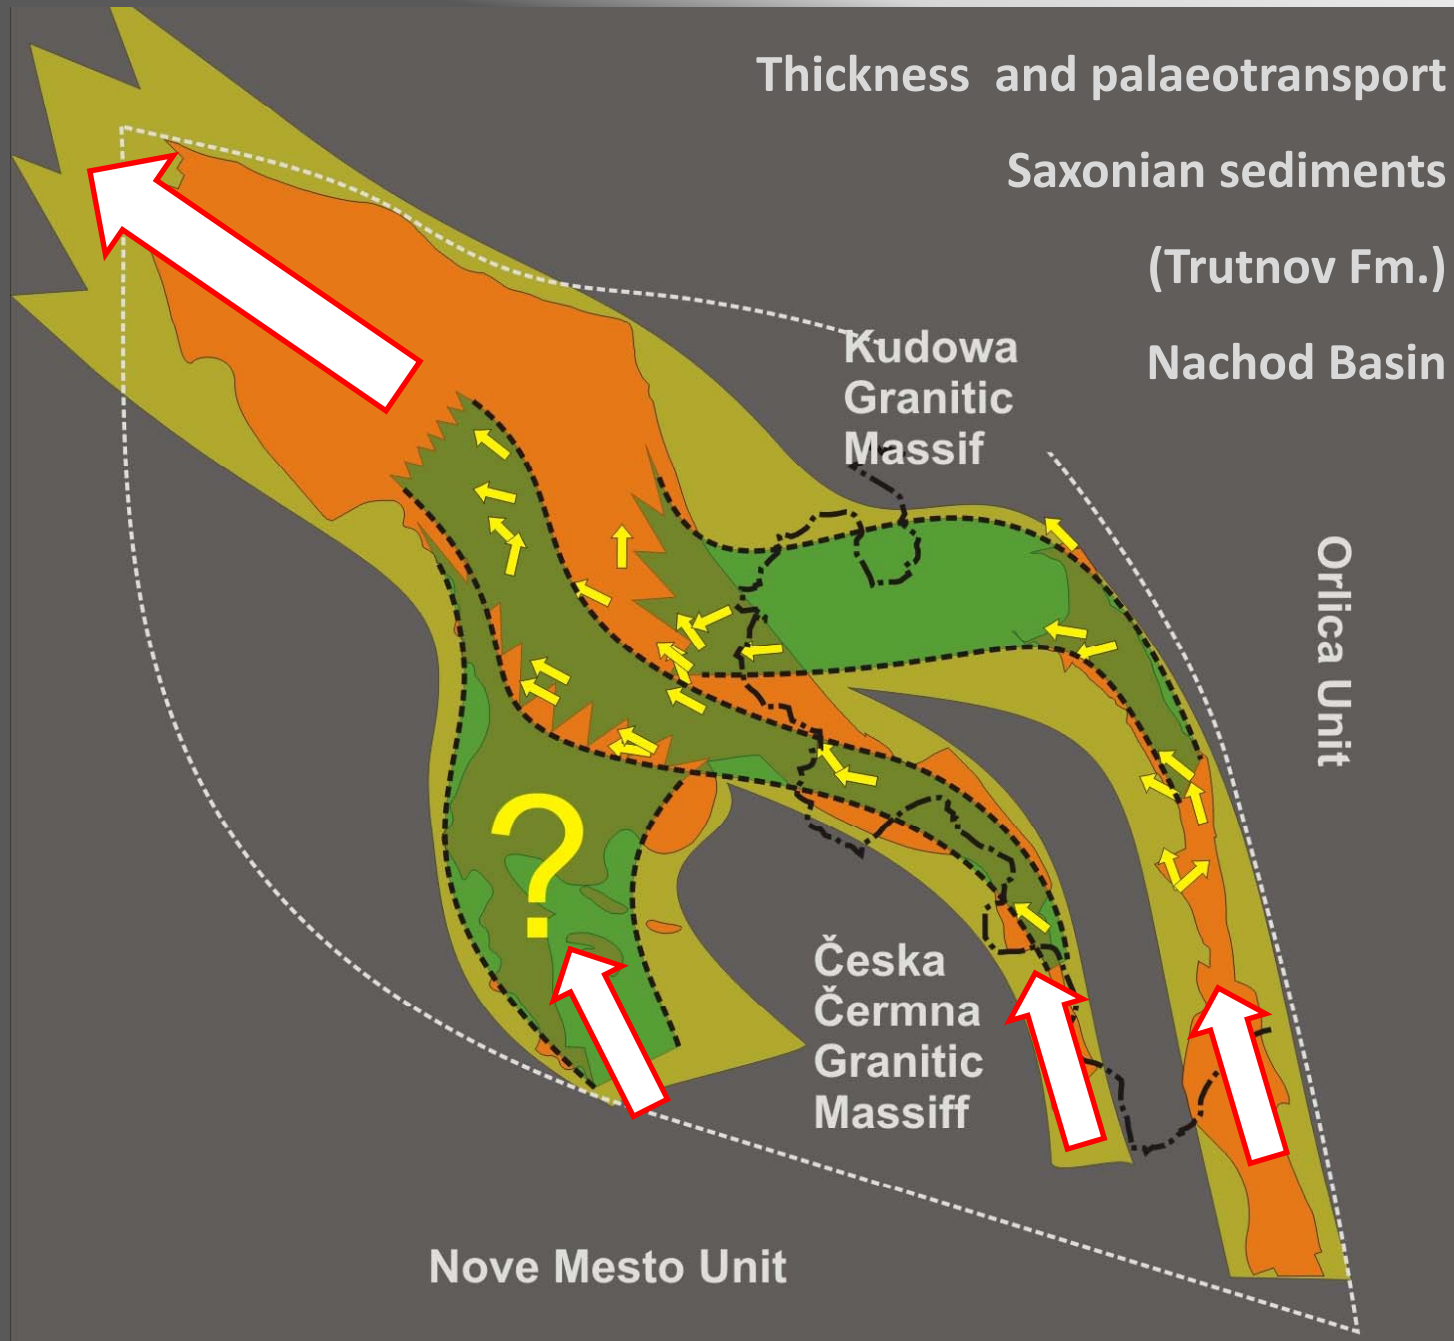

Progressive opening (from the west to the east of the SSBS) of individual basins between the late Carboniferous and the late Cretaceous to Neogene

Stratigraphic scheme of the evolution of SSBS (Carboniferous-to-Recent)

Progressive opening (from the west to the east of the SSBS) of individual basins between the late Carboniferous and the late Cretaceous to Neogene

SSBS and thickness of the Stephanian-to-Autunian sediments

SSBS and thickness of the Stephanian-to-Autunian sediments

Extent and thickness

Autunian sediments

Nachod Basin

SSBS and thickness of the Saxonian sediments

SSBS and thickness of the Saxonian sediments

(wg. Wojewoda, 2005, 2008)

Structural scheme of the Nachod Basin (Miocene-to-Recent)

THANK YOU FOR ATTENTION...