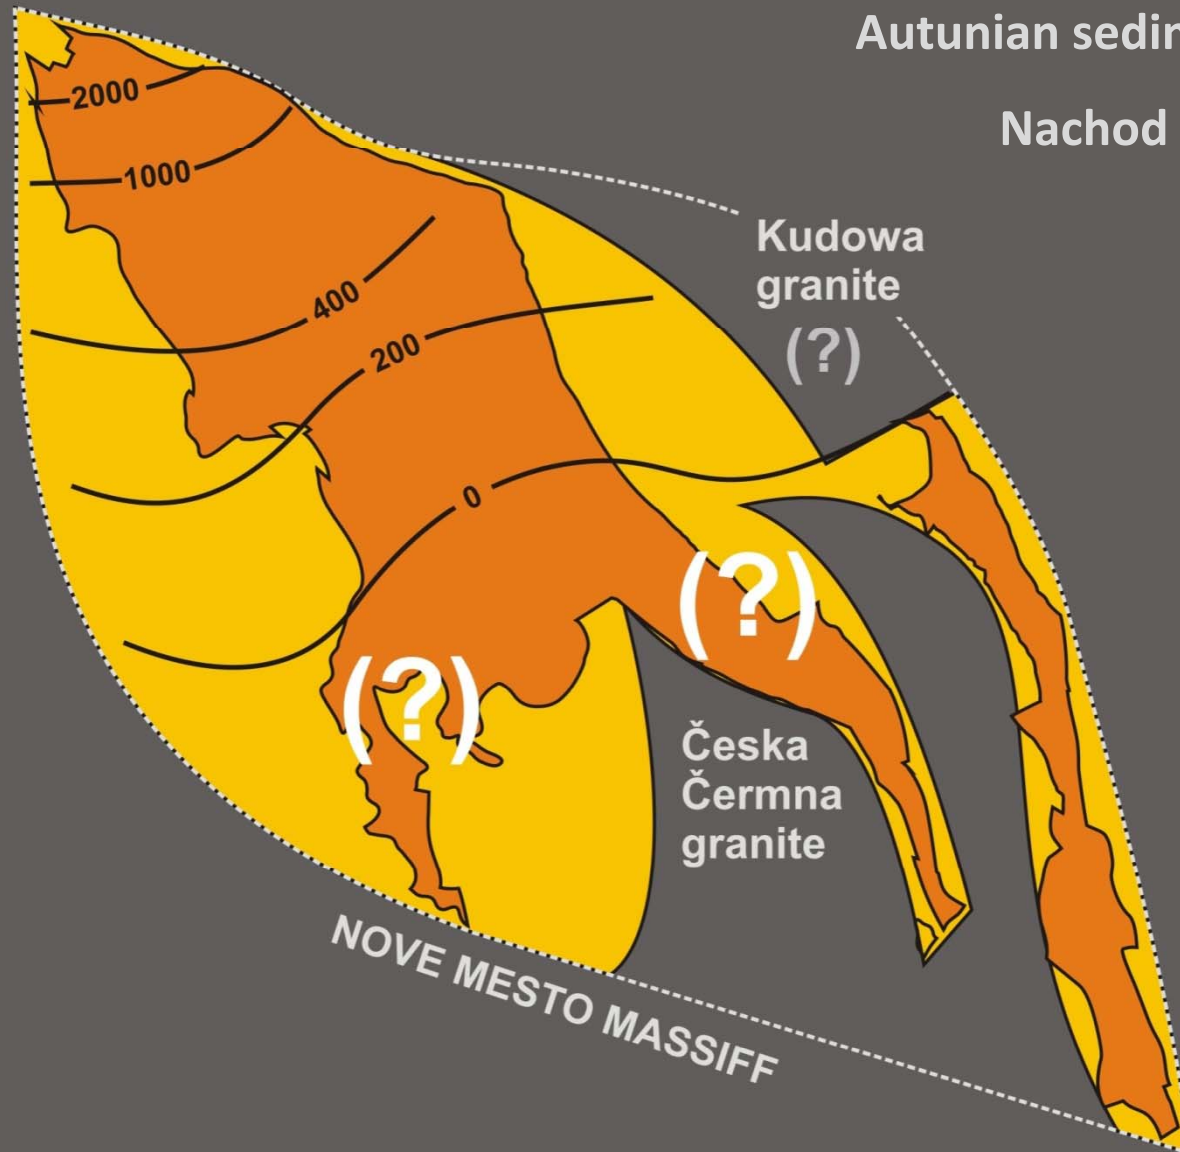

Extent and thickness

Autunian sediments

Nachod Basin