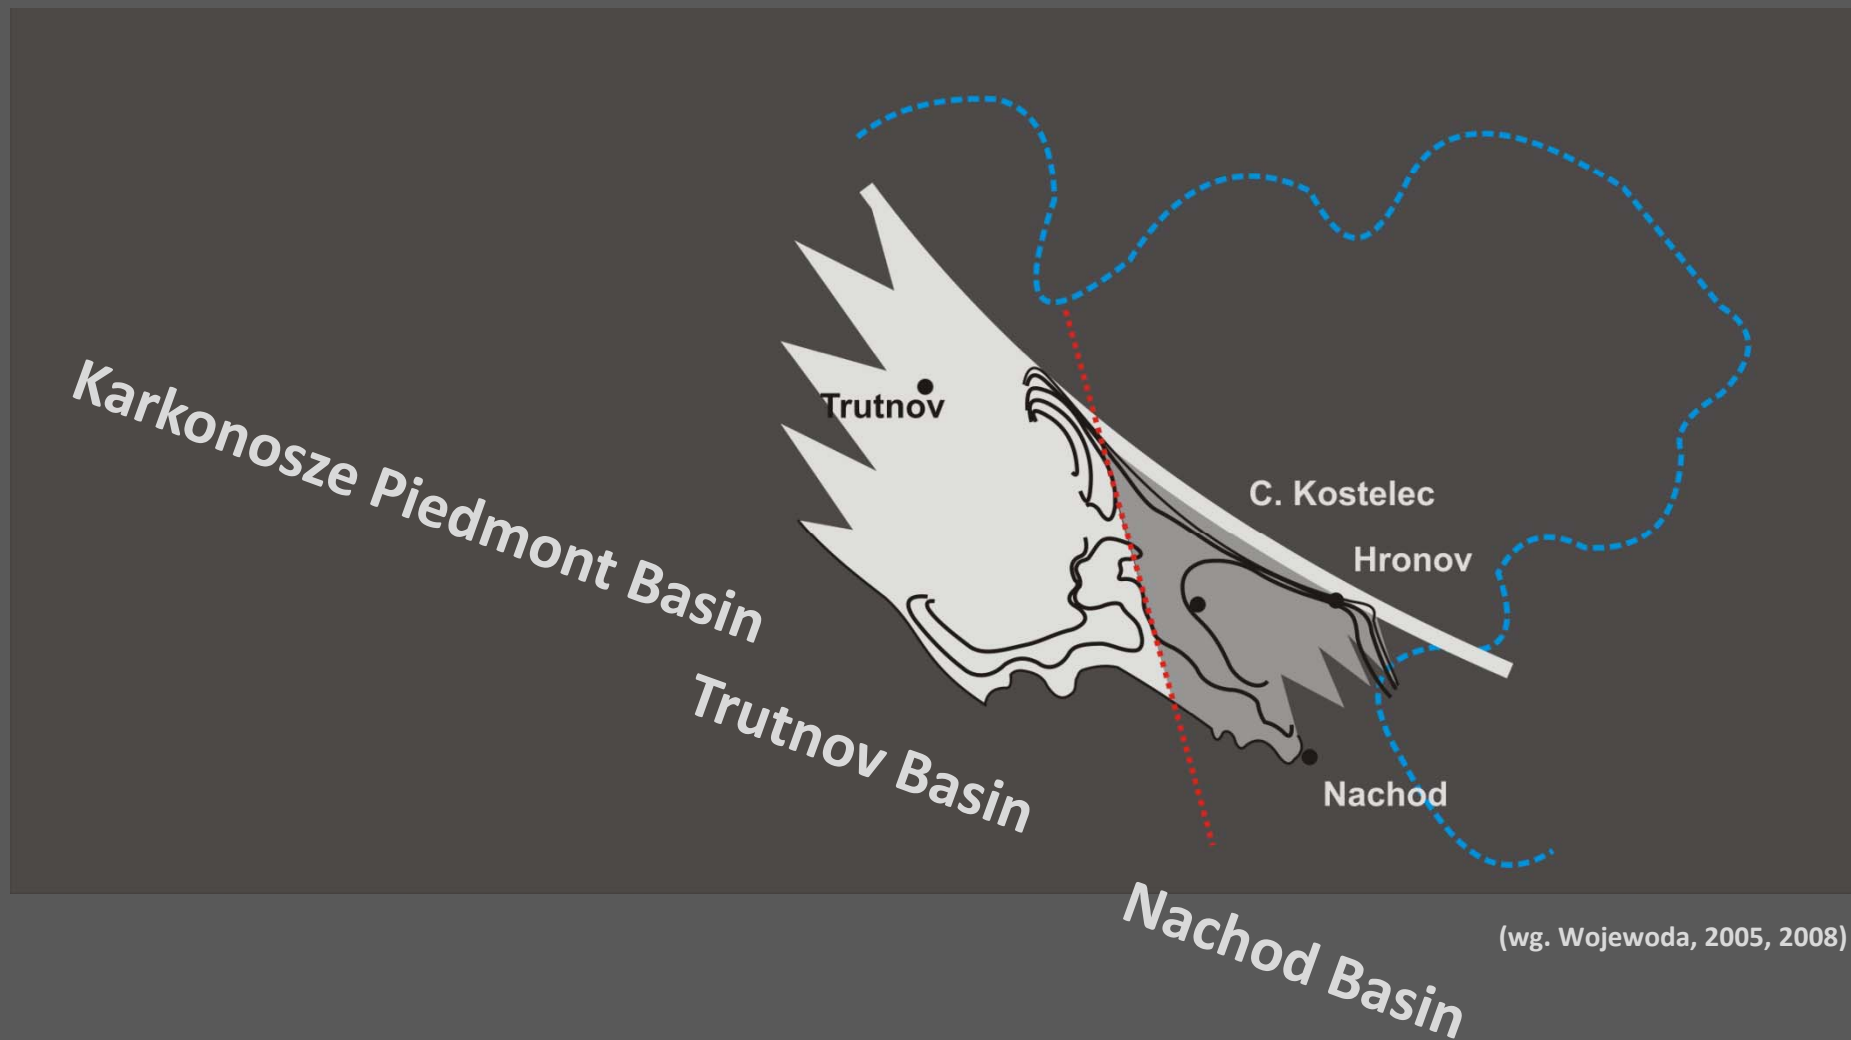

SSBS and thickness of the Thuringian sediments