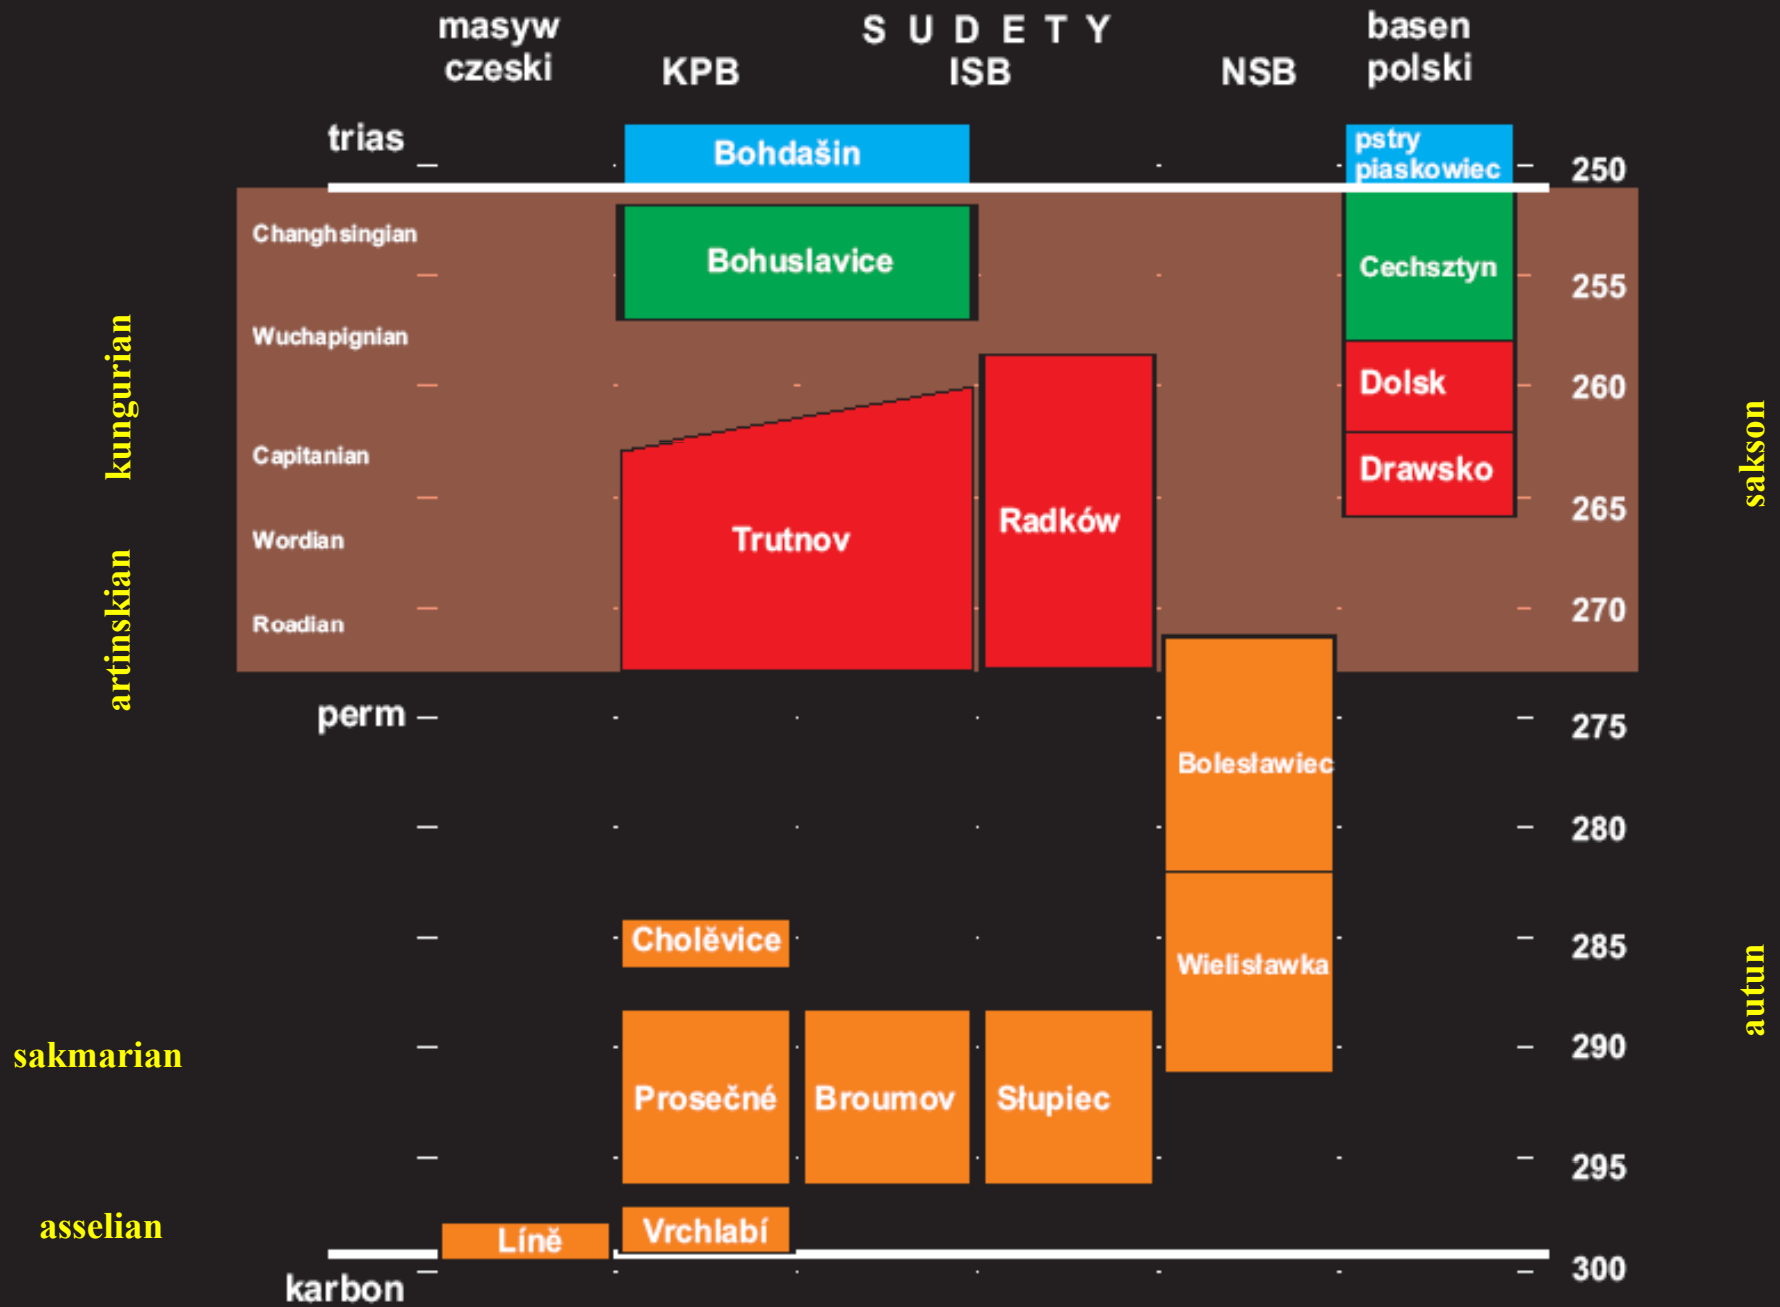

EVOLUTION OF THE NACHOD BASIN: A PULL-APART SEGMENT OF THE SOUTH-SUDETIC BASIN SYSTEM

Jurand Wojewoda

Dept. of Structural Geology
Institute of Geological Sciences
Wrocław University
Pl. Maksa Borna 9
50-204 Wrocław
Poland

Location of the Nachod Basin and its relation to the South Sudetic Basin System (SSBS)

Góra Parkowa

Świni Grzbiet

Brzozowie

Česka Čermna

Nove Mesto

Spalona Dolna

Structural scheme of the evolution of SSBS (Carboniferous-to-Recent)

Progressive opening (from the west to the east of the SSBS) of individual basins between the late Carboniferous and the late Cretaceous to Neogene

Stratigraphic scheme of the evolution of SSBS (Carboniferous-to-Recent)

Progressive opening (from the west to the east of the SSBS) of individual basins between the late Carboniferous and the late Cretaceous to Neogene

SSBS and thickness of the Stephanian-to-Autunian sediments