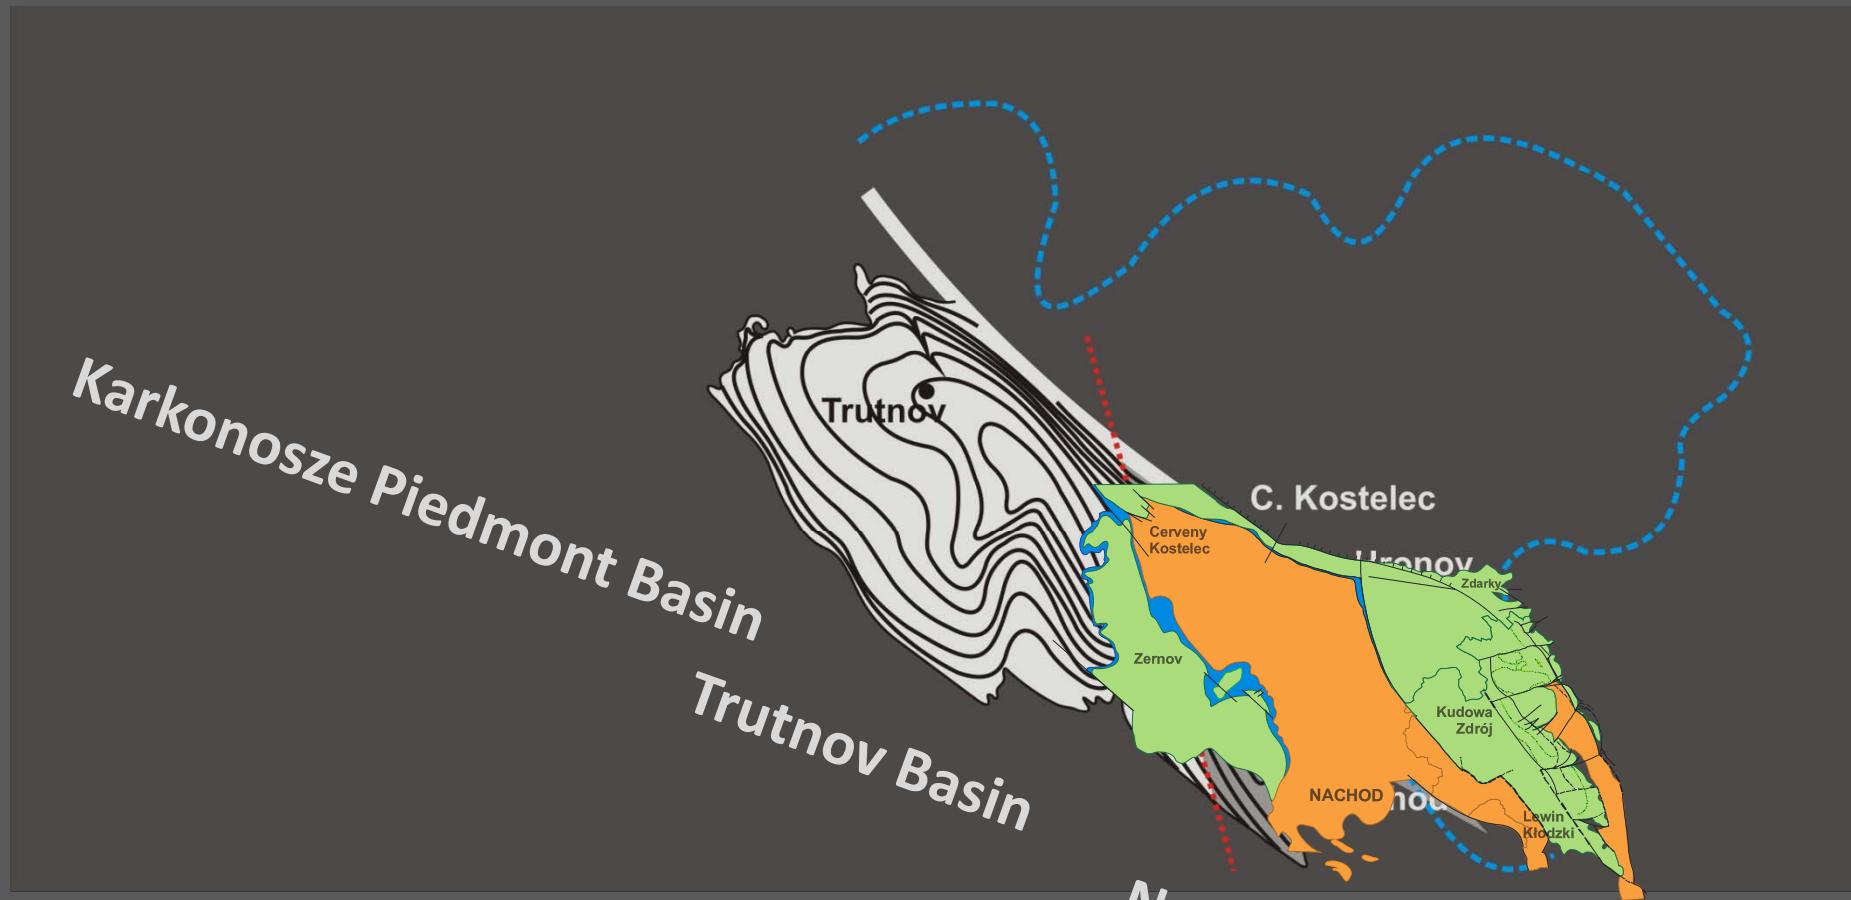

SSBS and thickness of the Saxonian sediments

(wg. Wojewoda, 2005, 2008)