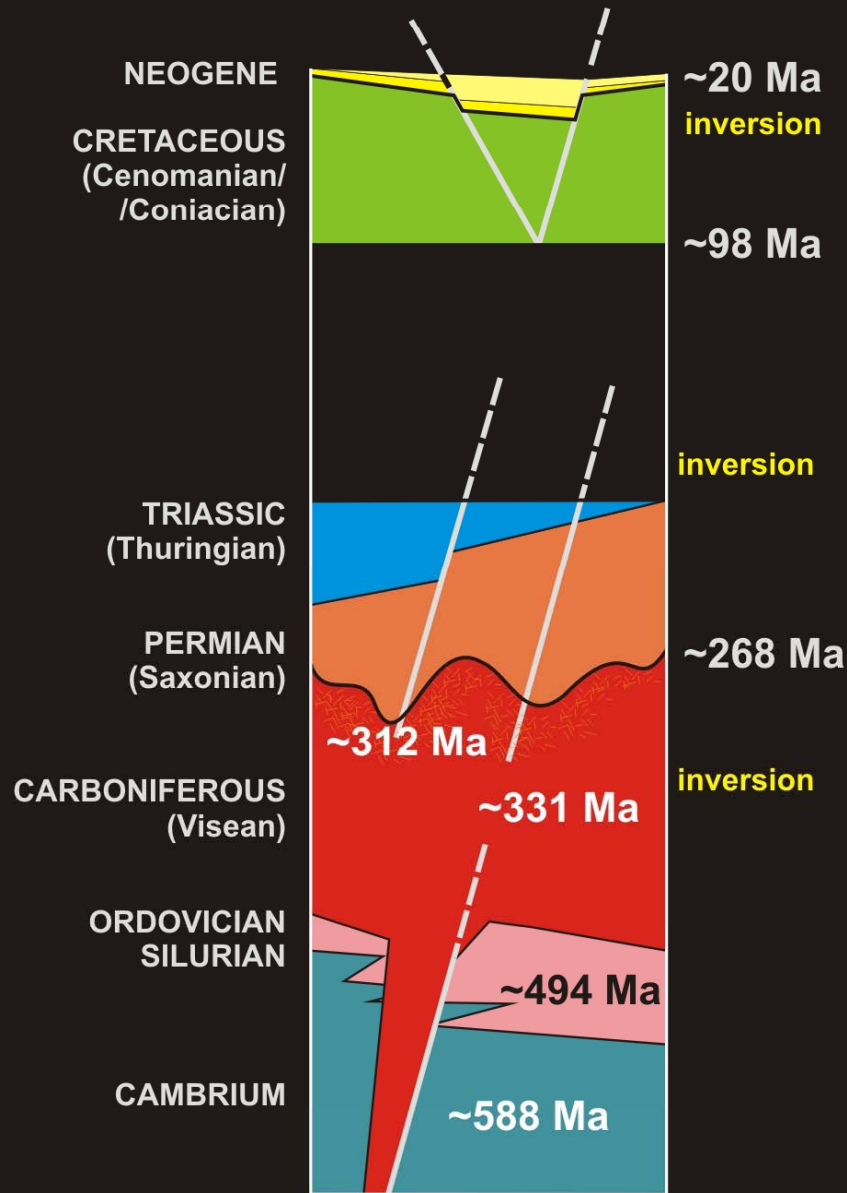

EVOLUTION OF THE NACHOD BASIN: A PULL-APART SEGMENT OF THE SOUTH-SUDETIC BASIN SYSTEM

Jurand Wojewoda

Dept. of Structural Geology
Institute of Geological Sciences
Wrocław University
Pl. Maksa Borna 9
50-204 Wrocław
Poland

Location of the Nachod Basin and its relation to the South Sudetic Basin System (SSBS)

Góra Parkowa

Świni Grzbiet

Brzozowie

Česka Čermna

Nove Mesto

Spalona Dolna

Structural scheme of the evolution of SSBS (Carboniferous-to-Recent)

Progressive opening (from the west to the east of the SSBS) of individual basins between the late Carboniferous and the late Cretaceous to Neogene

Stratigraphic scheme of the evolution of SSBS (Carboniferous-to-Recent)

Progressive opening (from the west to the east of the SSBS) of individual basins between the late Carboniferous and the late Cretaceous to Neogene

SSBS and thickness of the Stephanian-to-Autunian sediments