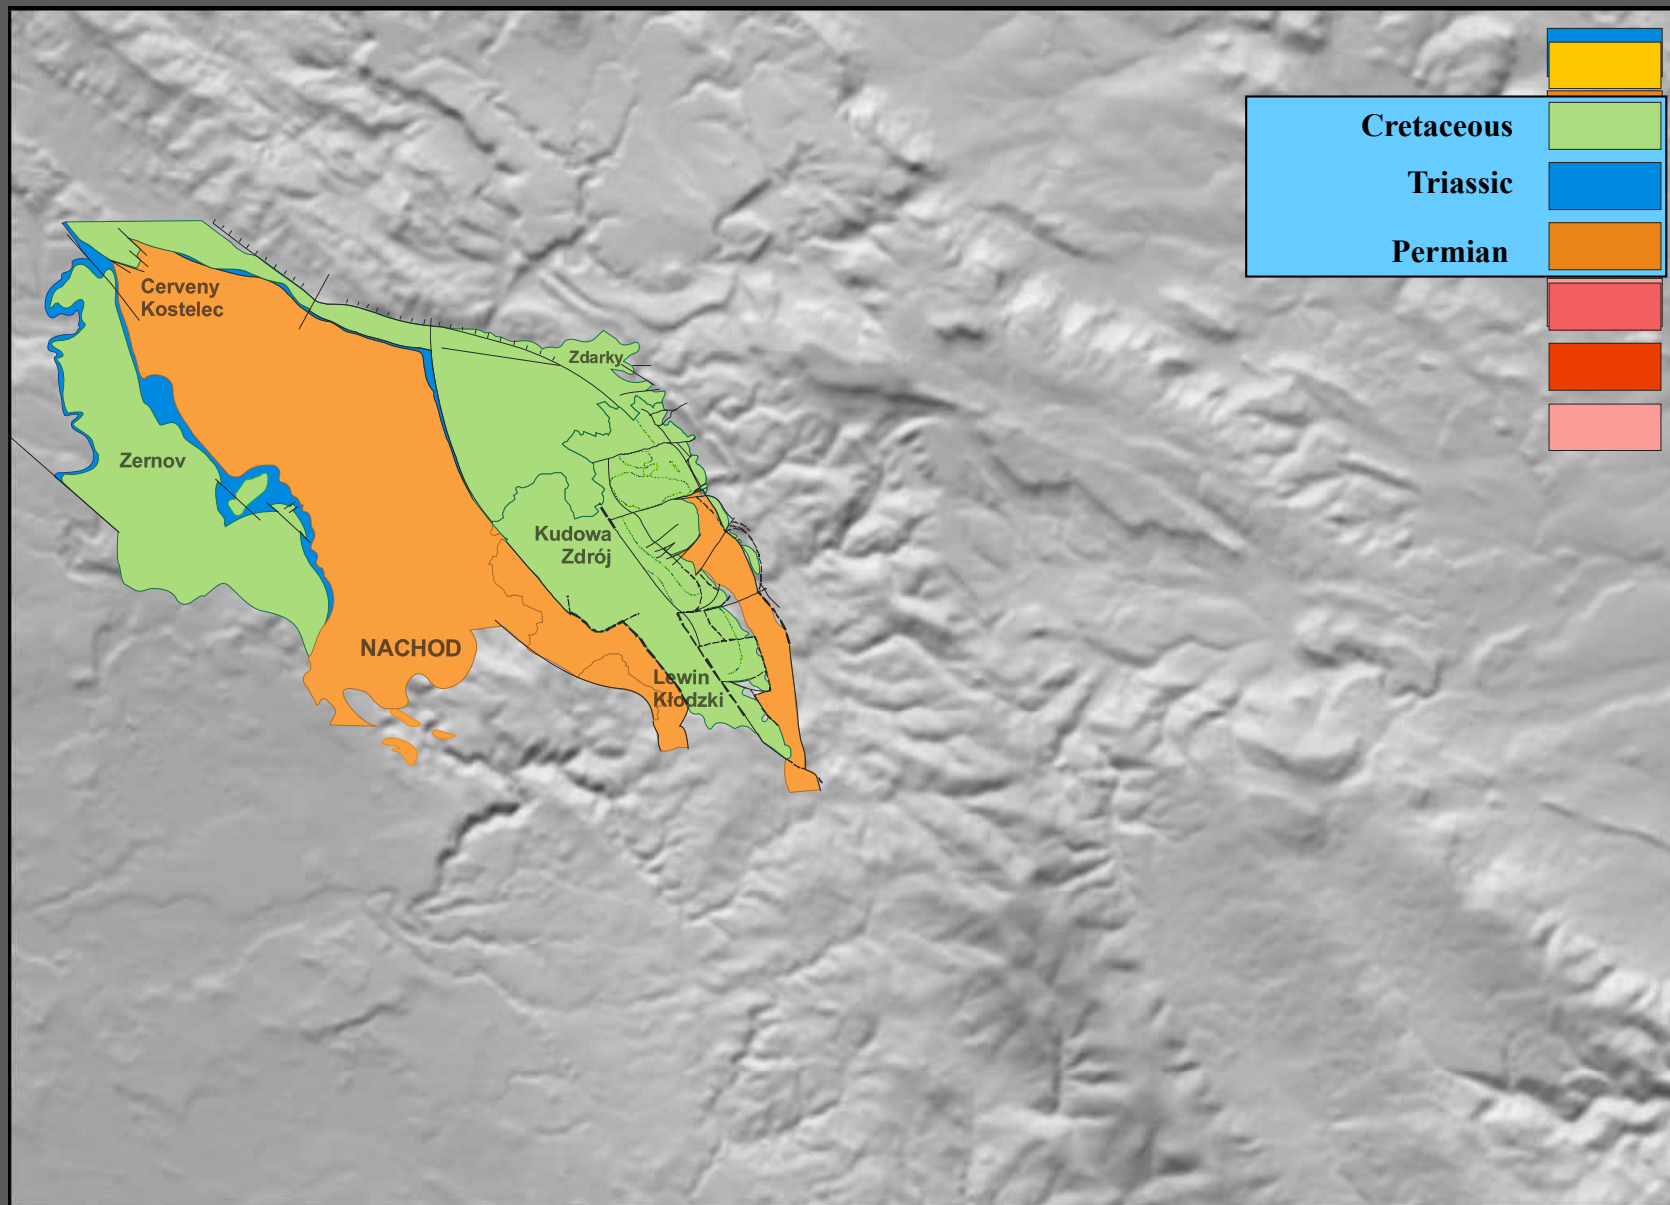

Structural scheme of the Nachod Basin (Permian-to-Triassic)