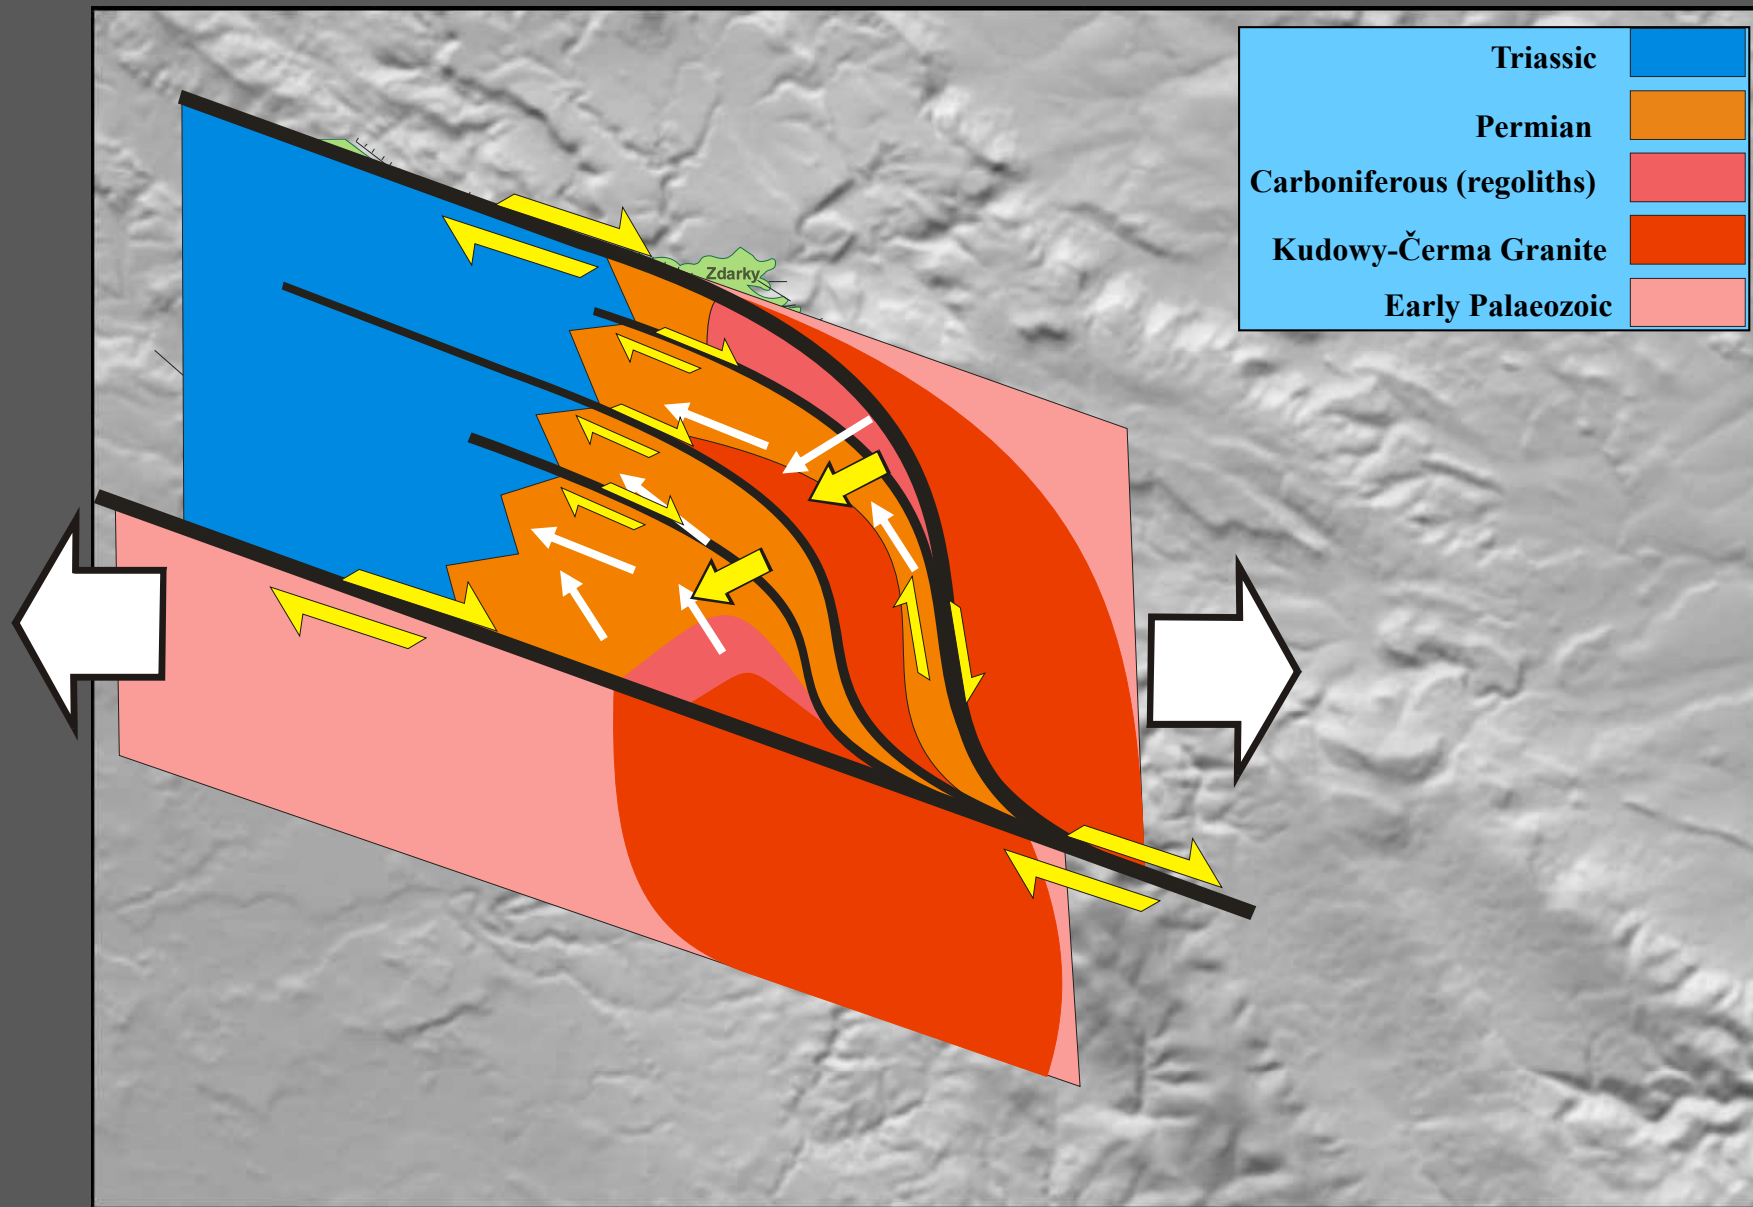

Progressive opening (from the west to the east of the SSBS) of individual basins between the late Carboniferous and the late Cretaceous to Neogene

Stratigraphic scheme of the evolution of SSBS (Carboniferous-to-Recent)

Progressive opening (from the west to the east of the SSBS) of individual basins between the late Carboniferous and the late Cretaceous to Neogene

SSBS and thickness of the Stephanian-to-Autunian sediments

SSBS and thickness of the Thuringian sediments

SSBS and thickness of the Thuringian sediments

(wg. Wojewoda, 2005, 2008)

Structural scheme of the Nachod Basin (Permian-to-Triassic)

Structural scheme of the Nachod Basin (Permian-to-Triassic)

Structural scheme of the Nachod Basin (Miocene-to-Recent)

THANK YOU FOR ATTENTION...