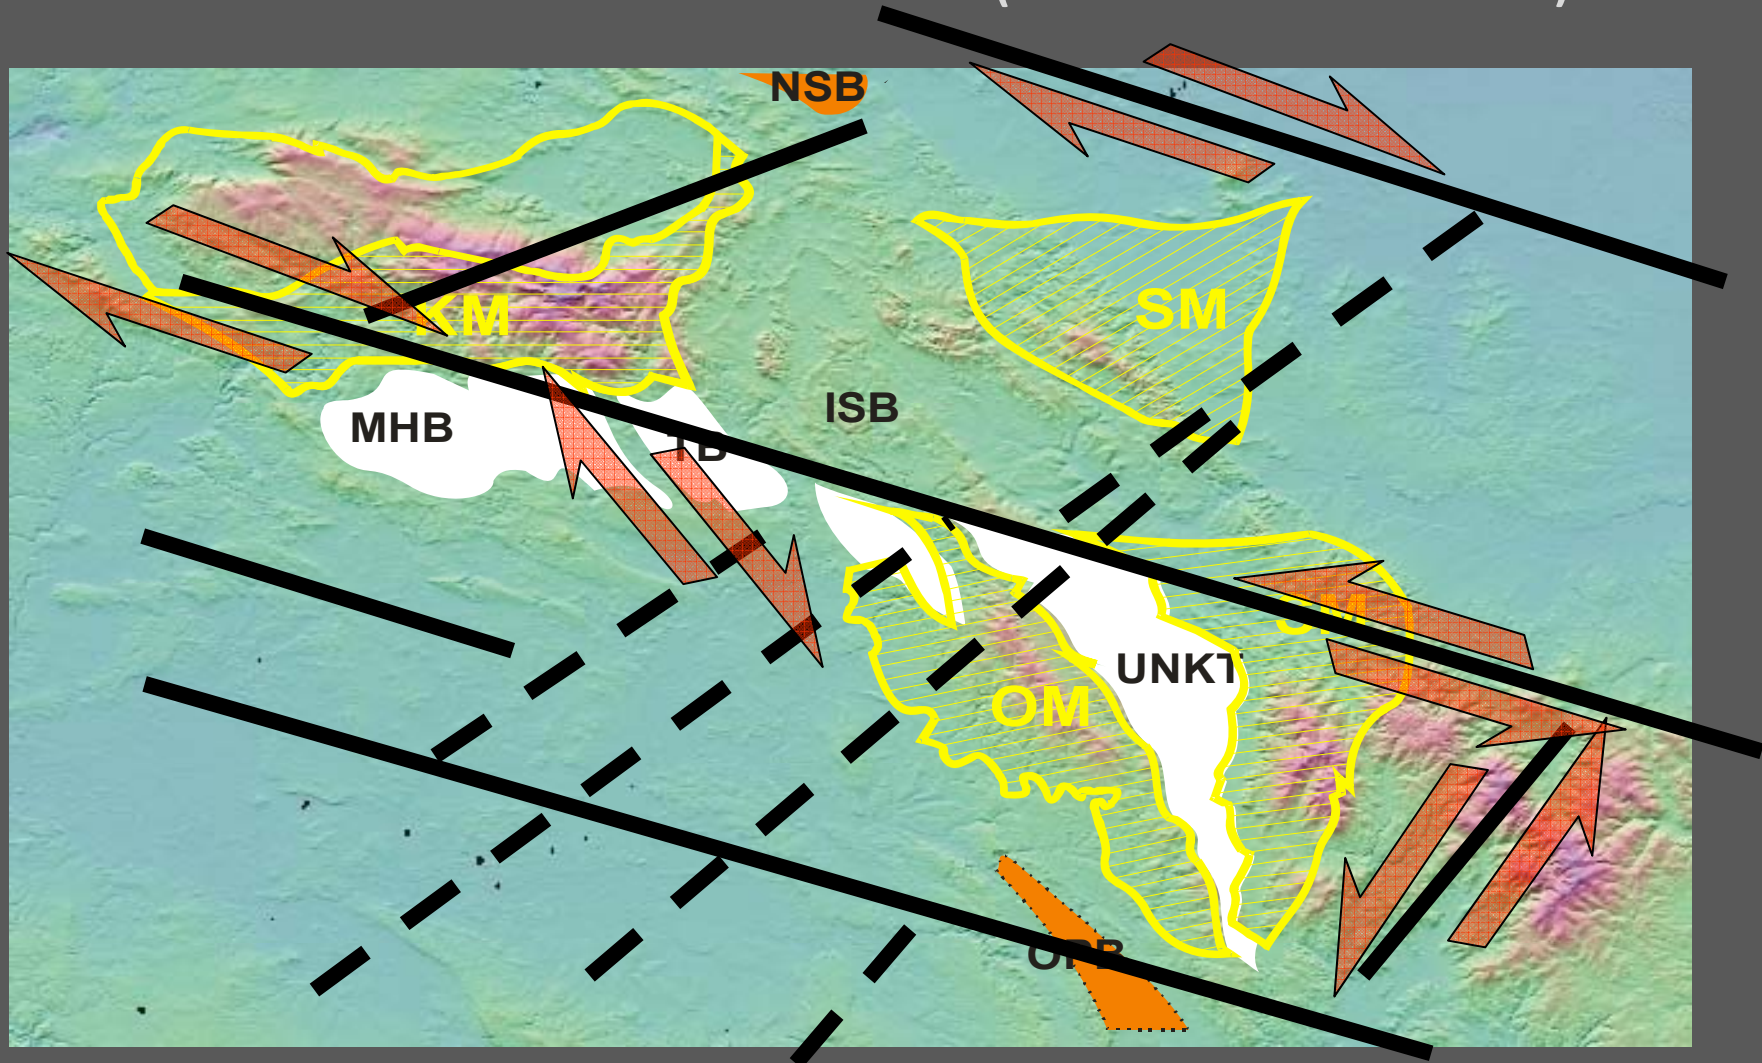

EVOLUTION OF THE NACHOD BASIN: A PULL-APART SEGMENT OF THE SOUTH-SUDETIC BASIN SYSTEM

Jurand Wojewoda

Dept. of Structural Geology
Institute of Geological Sciences
Wrocław University
Pl. Maksa Borna 9
50-204 Wrocław
Poland

Location of the Nachod Basin and its relation to the South Sudetic Basin System (SSBS)

Góra Parkowa

Świni Grzbiet

Brzozowie

Česka Čermna

Nove Mesto

Spalona Dolna

Structural scheme of the evolution of SSBS (Carboniferous-to-Recent)

Progressive opening (from the west to the east of the SSBS) of individual basins between the late Carboniferous and the late Cretaceous to Neogene

Stratigraphic scheme of the evolution of SSBS (Carboniferous-to-Recent)

Progressive opening (from the west to the east of the SSBS) of individual basins between the late Carboniferous and the late Cretaceous to Neogene

SSBS and thickness of the Stephanian-to-Autunian sediments