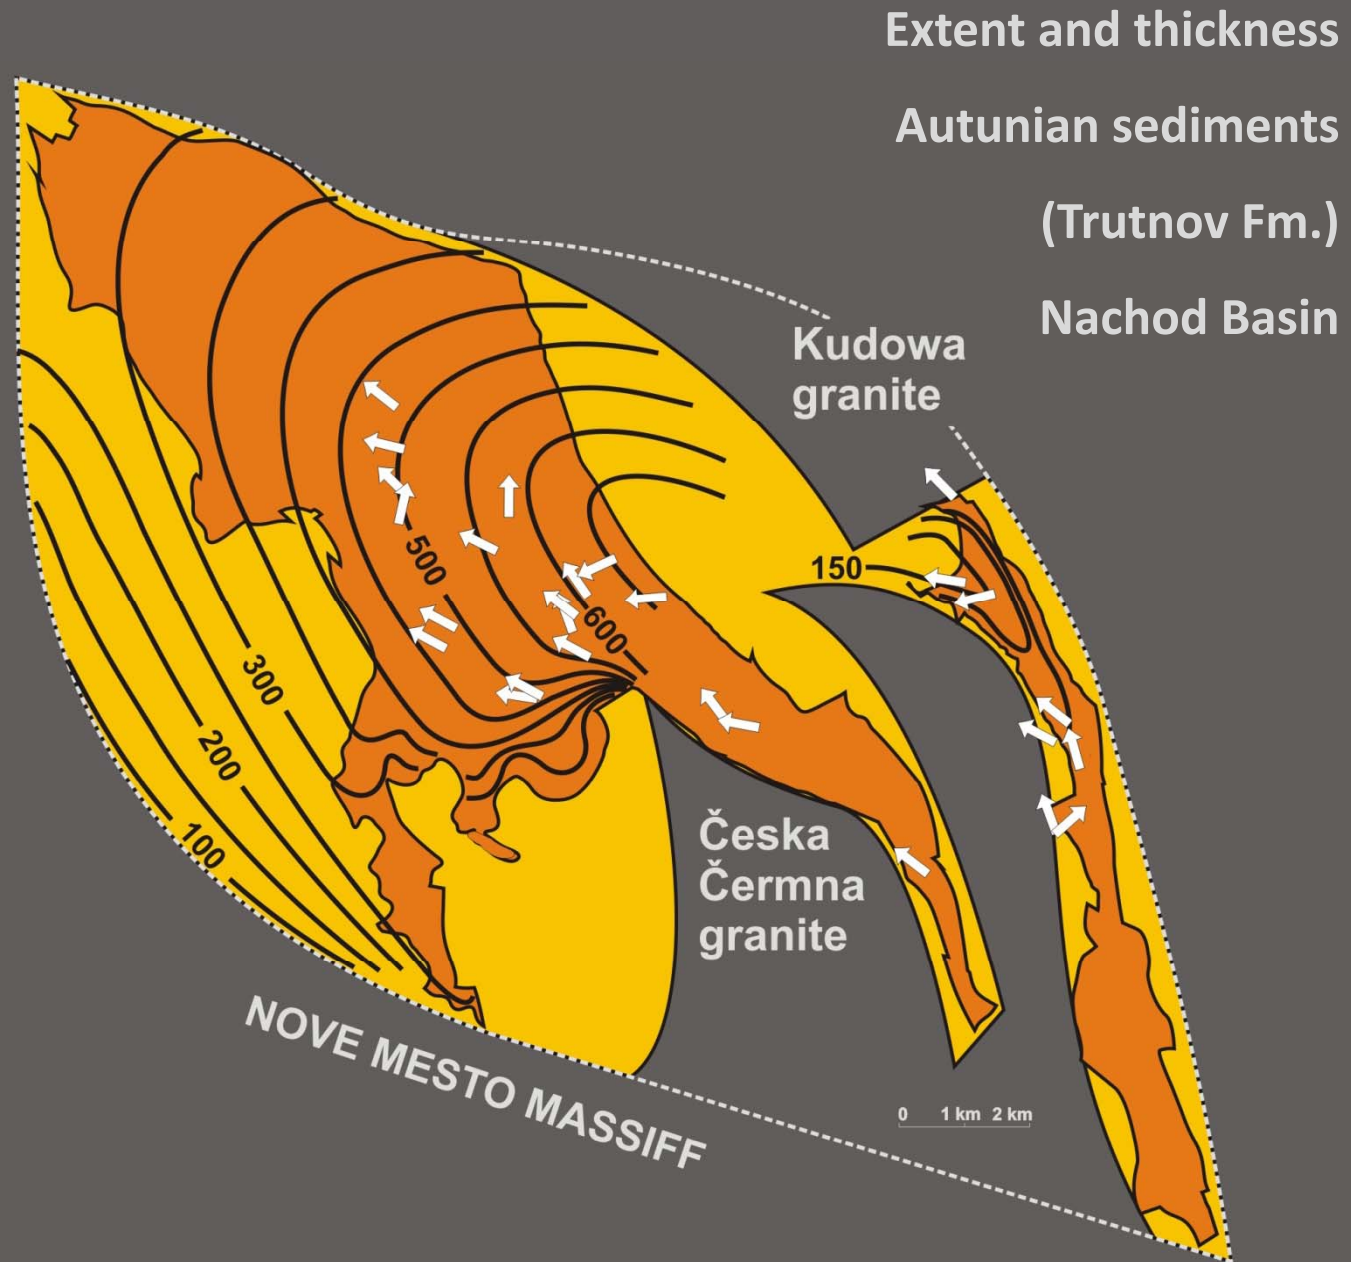

Progressive opening (from the west to the east of the SSBS) of individual basins between the late Carboniferous and the late Cretaceous to Neogene

Stratigraphic scheme of the evolution of SSBS (Carboniferous-to-Recent)

Progressive opening (from the west to the east of the SSBS) of individual basins between the late Carboniferous and the late Cretaceous to Neogene

SSBS and thickness of the Stephanian-to-Autunian sediments

SSBS and thickness of the Stephanian-to-Autunian sediments

Extent and thickness

Autunian sediments

Nachod Basin

SSBS and thickness of the Saxonian sediments

SSBS and thickness of the Saxonian sediments

(wg. Wojewoda, 2005, 2008)

Structural scheme of the Nachod Basin (Miocene-to-Recent)

THANK YOU FOR ATTENTION...