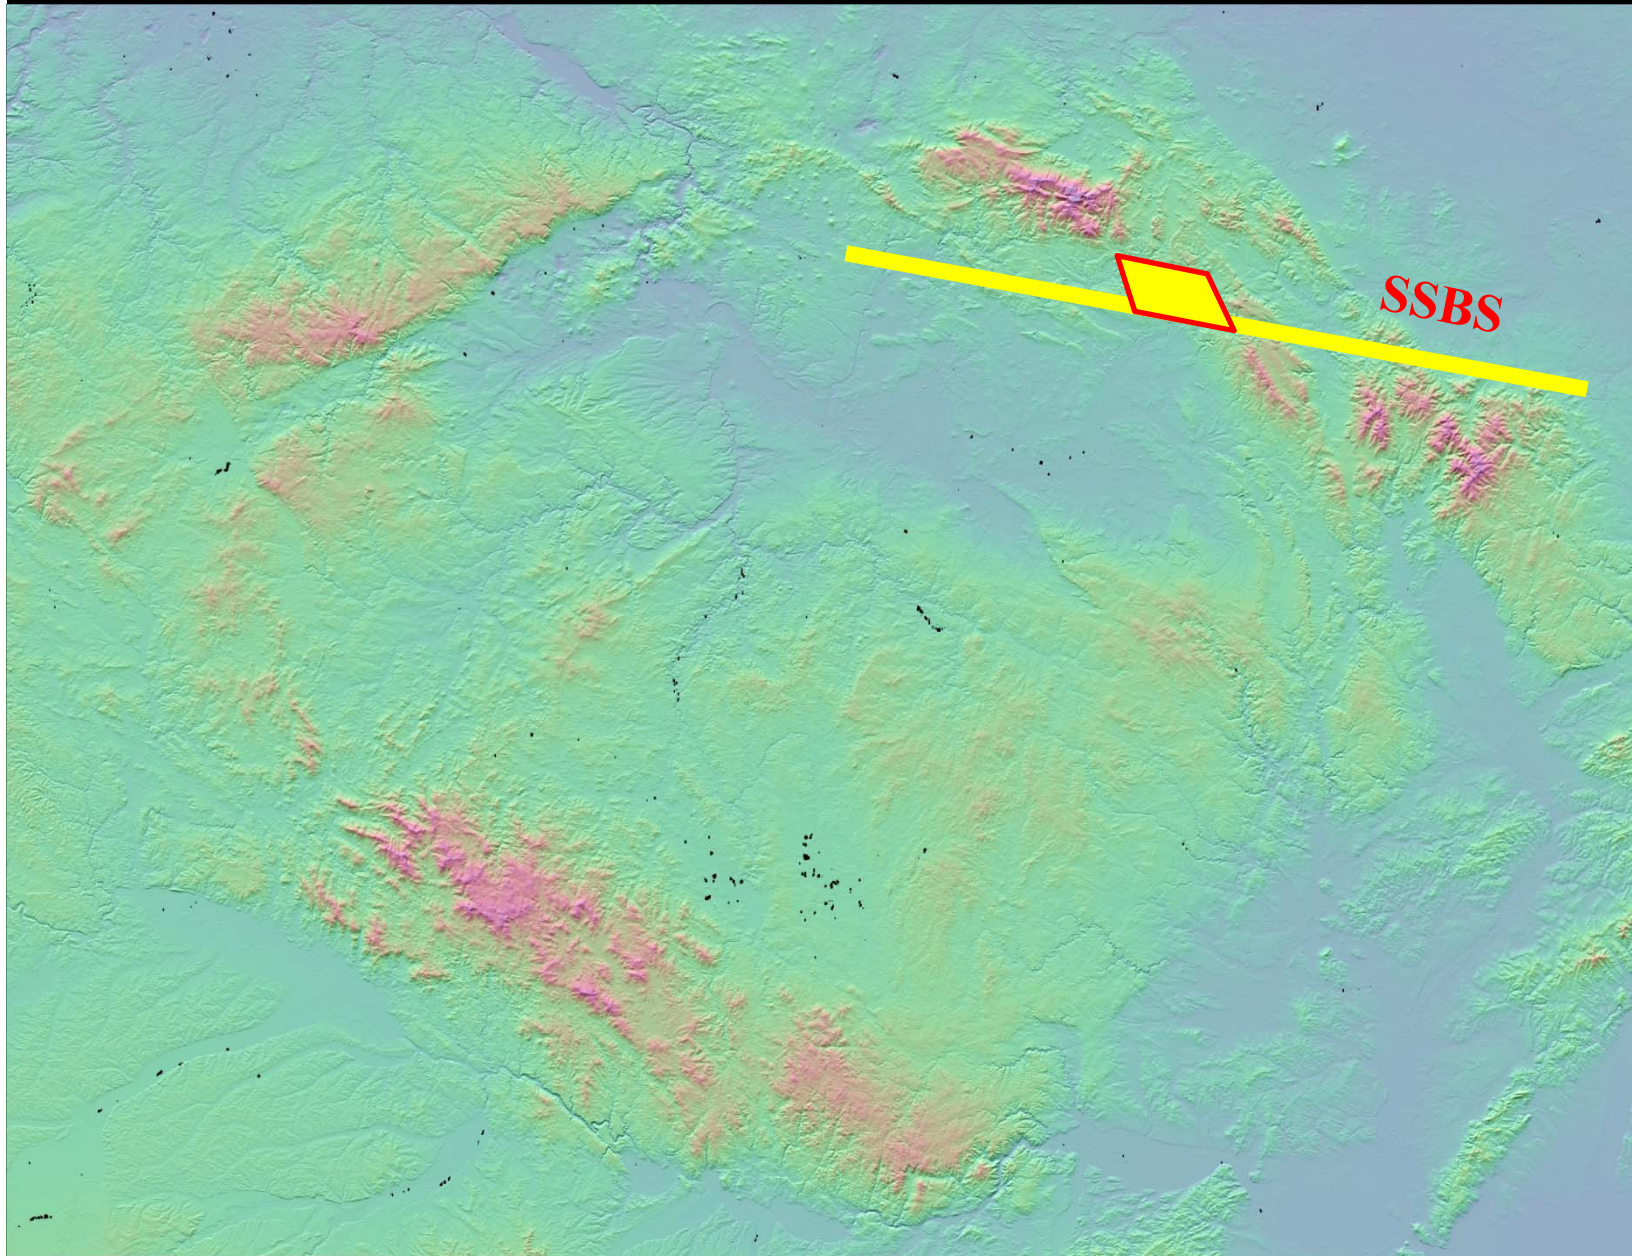

EVOLUTION OF THE NACHOD BASIN: A PULL-APART SEGMENT OF THE SOUTH-SUDETIC BASIN SYSTEM

Jurand Wojewoda

Dept. of Structural Geology
Institute of Geological Sciences
Wrocław University
Pl. Maksa Borna 9
50-204 Wrocław
Poland

Location of the Nachod Basin and its relation to the South Sudetic Basin System (SSBS)

Góra Parkowa

Świni Grzbiet

Brzozowie

Česka Čermna

Nove Mesto

Spalona Dolna

Structural scheme of the evolution of SSBS (Carboniferous-to-Recent)

Progressive opening (from the west to the east of the SSBS) of individual basins between the late Carboniferous and the late Cretaceous to Neogene

Stratigraphic scheme of the evolution of SSBS (Carboniferous-to-Recent)

Progressive opening (from the west to the east of the SSBS) of individual basins between the late Carboniferous and the late Cretaceous to Neogene

SSBS and thickness of the Stephanian-to-Autunian sediments